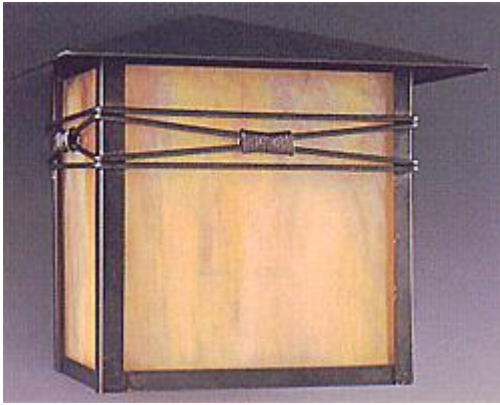

## 8047IRBU - Taliesin 1-Light Outdoor Wall Lantern

Item: 8047IRBU  
 Collection: Taliesin  
 Finish: Burnished  
 Glass: Iridescent

### Fixture Dimensions

Width: 10"                      Height: 10"  
 Length:                        Extension: 8"  
 HCO: 2"                        Back Plate: x  
 Chain: 0'                       Wire: 0'