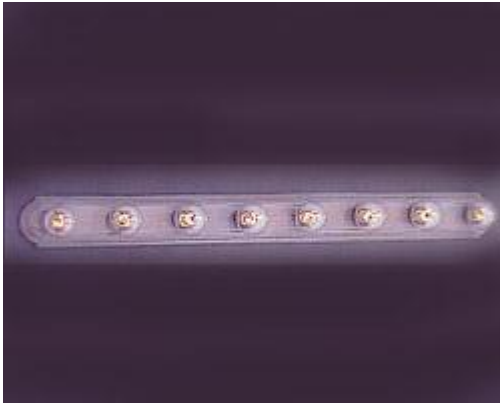

Product Specifications

7128PE - 8-Light Bath Vanity

Item: 7128PE
 Collection: Maxim
 Finish: Pewter
 Glass:

Fixture Dimensions

Width: 48" Height: 5"
 Length: Extension: 5"
 HCO: Back Plate: x
 Chain: 0' Wire: 0'

Individual	Weight	Length	Width	Height	Case	Weight	Length	Width	Height
Qty: 1	5 lbs	48"	5"	2"	Qty: 6	35 lbs	48"	11"	8"

Maxim Lighting International, ET2 Contemporary Lighting and all designs, logos and images © 2008 Maxim Lighting International. All Rights Reserved. Maxim Lighting International reserves the right, at any time, to make changes in the design and/or construction of the product including the discontinuation of product without prior notice. Products are subject to revision in design and/or construction to conform to changes in UL and/or CSA standards, or that which may be required by law or availability of material.