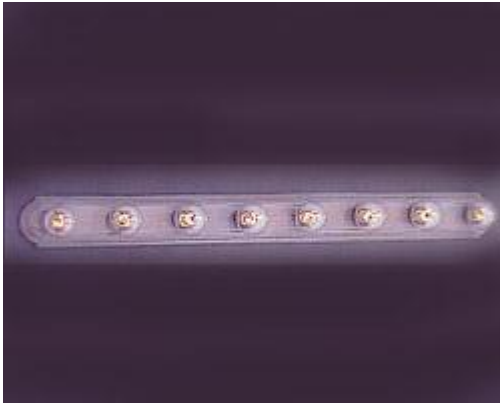

Product Specifications

7128PC - 8-Light Bath Vanity

Item: 7128PC
 Collection: Maxim
 Finish: Polished Chrome
 Glass:

Fixture Dimensions

Width: 48" Height: 5"
 Length: Extension: 5"
 HCO: Back Plate: x
 Chain: 0' Wire: 0'

Individual	Weight	Length	Width	Height	Case	Weight	Length	Width	Height
Qty: 1	5 lbs	48"	5"	2"	Qty: 6	35 lbs	48"	11"	8"

Maxim Lighting International, ET2 Contemporary Lighting and all designs, logos and images © 2008 Maxim Lighting International. All Rights Reserved. Maxim Lighting International reserves the right, at any time, to make changes in the design and/or construction of the product including the discontinuation of product without prior notice. Products are subject to revision in design and/or construction to conform to changes in UL and/or CSA standards, or that which may be required by law or availability of material.