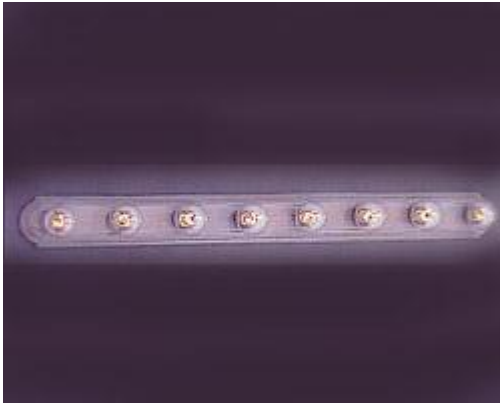

## 7128PB - 8-Light Bath Vanity

Item: 7128PB  
 Collection: Maxim  
 Finish: Polished Brass  
 Glass:

### Fixture Dimensions

Width: 48"                      Height: 5"  
 Length:                        Extension: 5"  
 HCO:                            Back Plate: x  
 Chain: 0'                        Wire: 0'