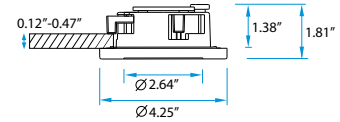

Catalog No. Description

70-60123 5" marine LED wall/ceiling recess light

Hardware Code Description

PC polished chrome

LED Specification

24V DC | 0.5W x 6 PLCC TOP LEDs | 110° Beam Angle

LED Color Color Temperature

Cool White (C) 5800K
Natural White (N) 4000K
Warm White (W) 2800K

- +/- 3% Kelvin temperature variation
- 4.85" trim diameter
- Wall opening diameter: 3.82"
- Input convertor included with fixture
- IP66
- Acrylic shade