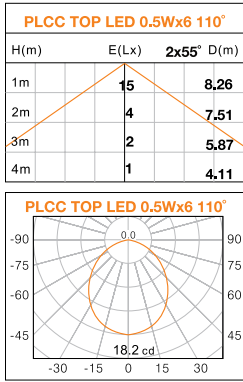

Catalog No. Description

70-60123 5" marine LED wall/ceiling recess light

Hardware Code Description

PC polished chrome

LED Specification

24V DC | 0.5W x 6 PLCC TOP LEDs | 110° Beam Angle

LED Color Color Temperature

Cool White (C) 5800K
Natural White (N) 4000K
Warm White (W) 2800K

- +/- 3% Kelvin temperature variation
- 4.85" trim diameter
- Wall opening diameter: 3.82"
- Input convertor included with fixture
- IP66
- Acrylic shade