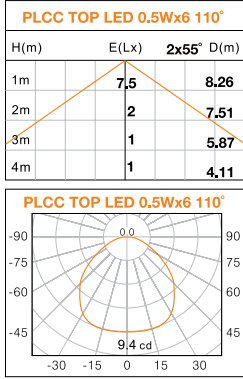

LED WALL RECESS FOR 24V BOAT

Catalog No. Description

70-60108 4" marine LED wall/ceiling recess light

Hardware Code Description

PC polished chrome

LED Specification

24V DC | 0.5W x 6 PLCC TOP LEDs | 110° Beam Angle

LED Color Color Temperature

Cool White (C) 5800K
Natural White (N) 4000K
Warm White (W) 2800K

- +/- 3% Kelvin temperature variation
- 4.25" trim diameter
- Wall opening diameter: 3.39"
- Input convertor included with fixture
- IP66
- Acrylic shade

Cool White (C) 5800K
Natural White (N) 4000K
Warm White (W) 2800K

- +/- 3% Kelvin temperature variation
- 4.85" trim diameter
- Wall opening diameter: 3.82"
- Input convertor included with fixture
- IP66
- Acrylic shade

Cool White (C) 5800K
Natural White (N) 4000K
Warm White (W) 2800K

- +/- 3% Kelvin temperature variation
- 6.00" trim diameter
- Wall opening diameter: 4.96"
- Input convertor included with fixture
- IP66
- Acrylic shade