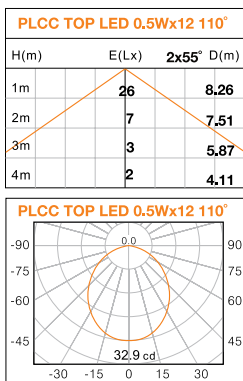

Catalog No. Description

70-60152 6" marine LED wall/ceiling recess light

Hardware Code Description

PC polished chrome

LED Specification

24V DC | 0.5W x 12 PLCC TOP LEDs | 110° Beam Angle

LED Color Color Temperature

Cool White (C) 5800K
Natural White (N) 4000K
Warm White (W) 2800K

- +/- 3% Kelvin temperature variation
- 6.00" trim diameter
- Wall opening diameter: 4.96"
- Input convertor included with fixture
- IP66
- Acrylic shade