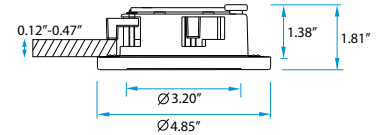

Catalog No. Description

70-60152 6" marine LED wall/ceiling recess light

Hardware Code Description

PC polished chrome

LED Specification

24V DC | 0.5W x 12 PLCC TOP LEDs | 110° Beam Angle

LED Color Color Temperature

Cool White (C) 5800K
Natural White (N) 4000K
Warm White (W) 2800K

- +/- 3% Kelvin temperature variation
- 6.00" trim diameter
- Wall opening diameter: 4.96"
- Input convertor included with fixture
- IP66
- Acrylic shade