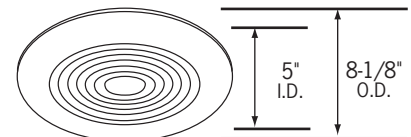

CTR1913-P

Fresnel Shower Trim

Wet location listed. White beveled steel trim ring. Polyethylene sponge gaskets. Flat, clear Fresnel glass lens. (2) Butterfly spring clips. Heat-treated steel.