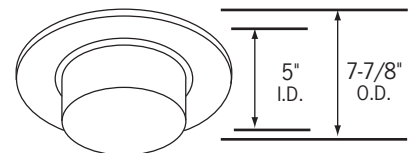

CTR1916-P

Drop Opal Shower Light, Glass Lens, White Beveled Steel Trim, 1" Drop from Ceiling

CTR1916-PP

Drop Opal Shower Light, Plastic Lens, White High Heat ABS Trim, 1-1/2" Drop from Ceiling

Wet location listed. Polyethylene sponge gaskets. Flat, clear Fresnel glass lens. (2) Butterfly spring clips. Heat-treated steel.