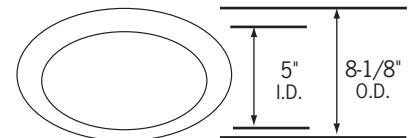

CTR1912-P

Albalite Shower Trim

Wet location listed. White beveled steel trim ring. Polyethylene sponge gaskets. Flat opal Albalite glass. (2) Butterfly spring clips. Heat-treated steel.