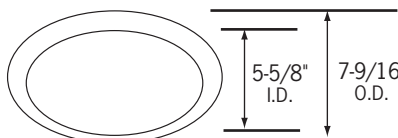

CTR11302-P-CLR

Clear Specular Aluminum Reflector

CTR11302-P-WHT

White Light™ Aluminum Reflector

White trim ring.

*ONLY compatible with RL113-IC Housings