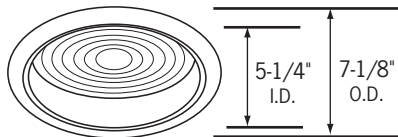

CTR1332-P-CLR

Clear Multiplier, Regressed Convex Prismatic Lens

CTR1332-P-WHT

White Multiplier, Regressed Convex Prismatic Lens

Regressed fresnel lensed trims feature focused illumination. Trims are adjustable to accommodate different ceiling thicknesses.