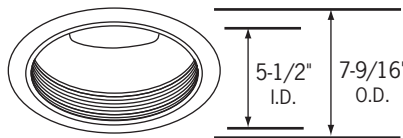

CTR1826-01-B

Black Baffle, Clear Specular Reflector, Black Trim Ring

CTR1826-01-P

Black Baffle, Clear Specular Reflector, White Trim Ring

CTR1826-01-WHT

White Baffle, Clear Specular Reflector, White Trim Ring

*NOT compatible with RL113-IC Housings