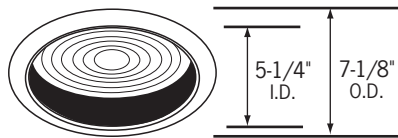

## General Trim Information

**\*These trims are compatible with RL6213H, RL218/26 and RL113-IC series housings only.**

All trims have white trim finish unless specified.

All trims are cULus listed.

All trims are suitable for damp locations; only shower trims are listed for wet locations.