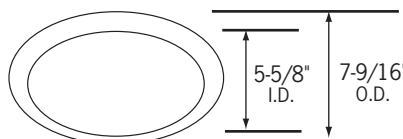

CTR1826-02-CLR

Clear Reflector Trim

CTR1826-02-WHT

White Reflector Trim

White trim ring.

*NOT compatible with RL113-IC Housings