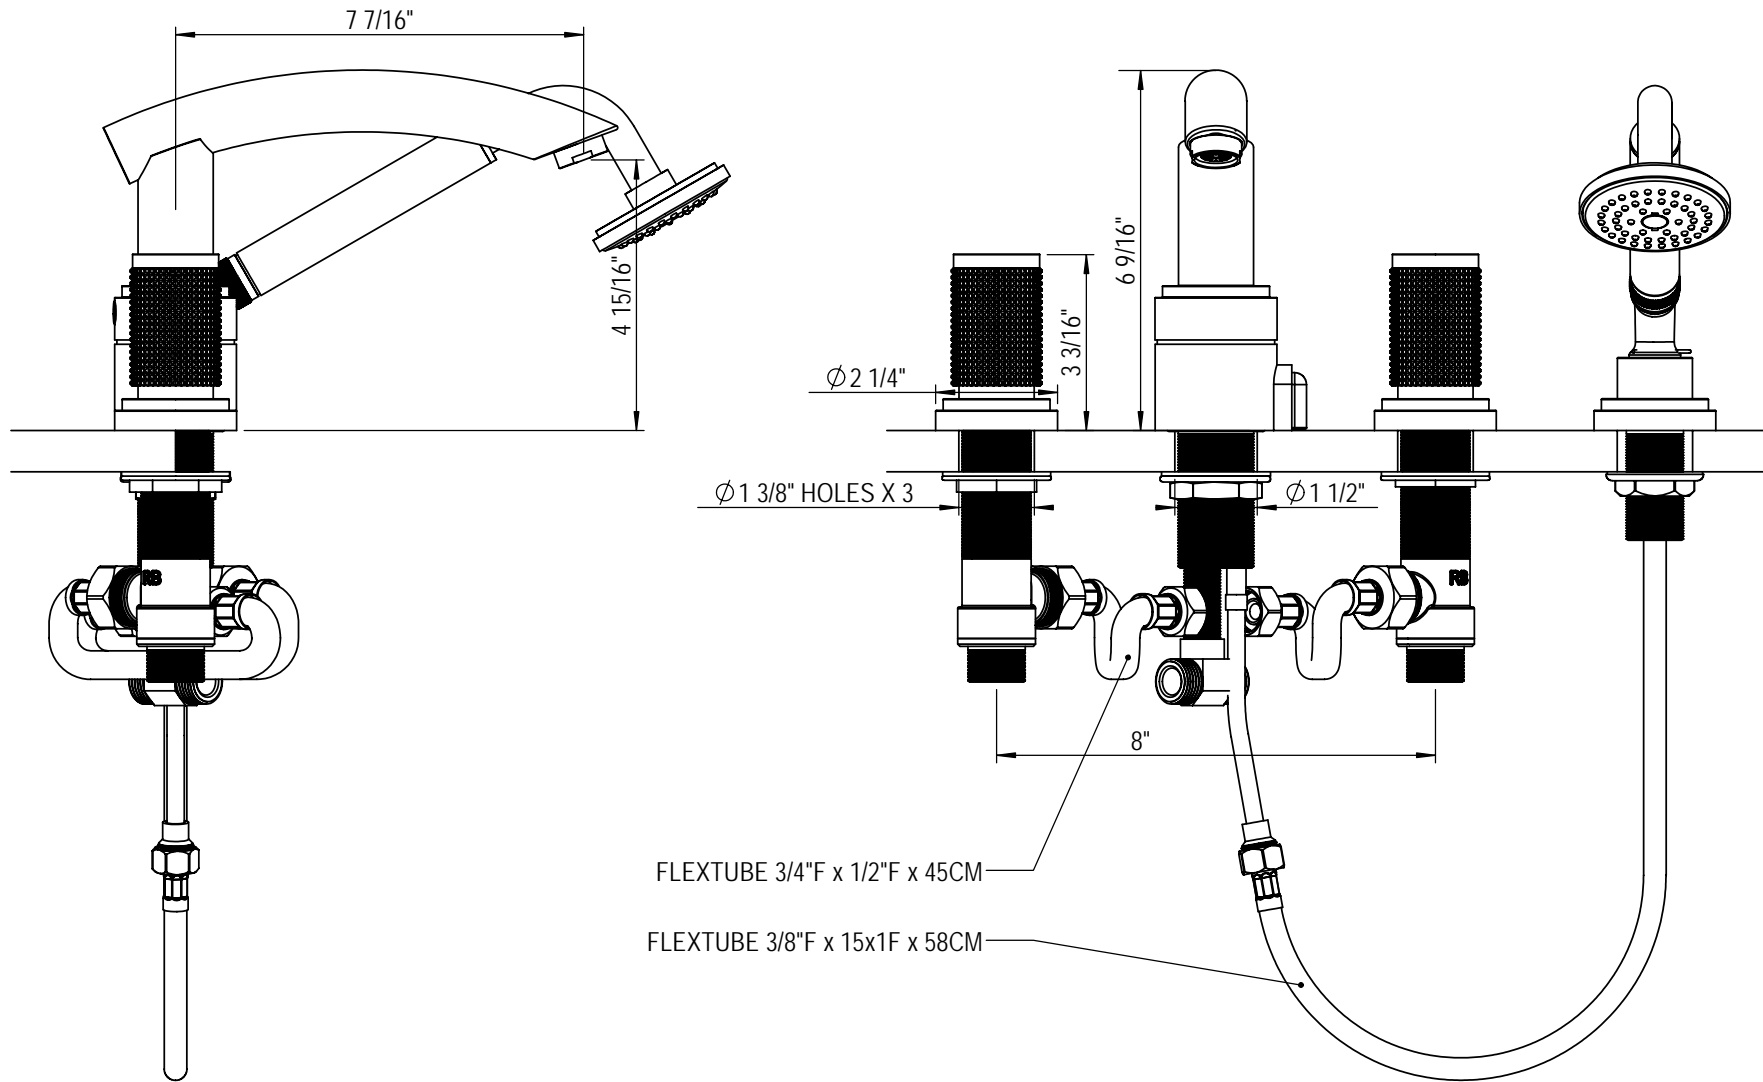

4 Piece Roman Tub with Hand Shower (3/4" Valves) 5GRBHOR

TEL: 905-851-6781
FAX: 905-851-8031
TOLL FREE: 800-461-5901

THE **Rubinet** FAUCET COMPANY

www.rubinet.com

4 Piece Roman Tub with Hand Shower (1/2" Valves) 5HRBHOR