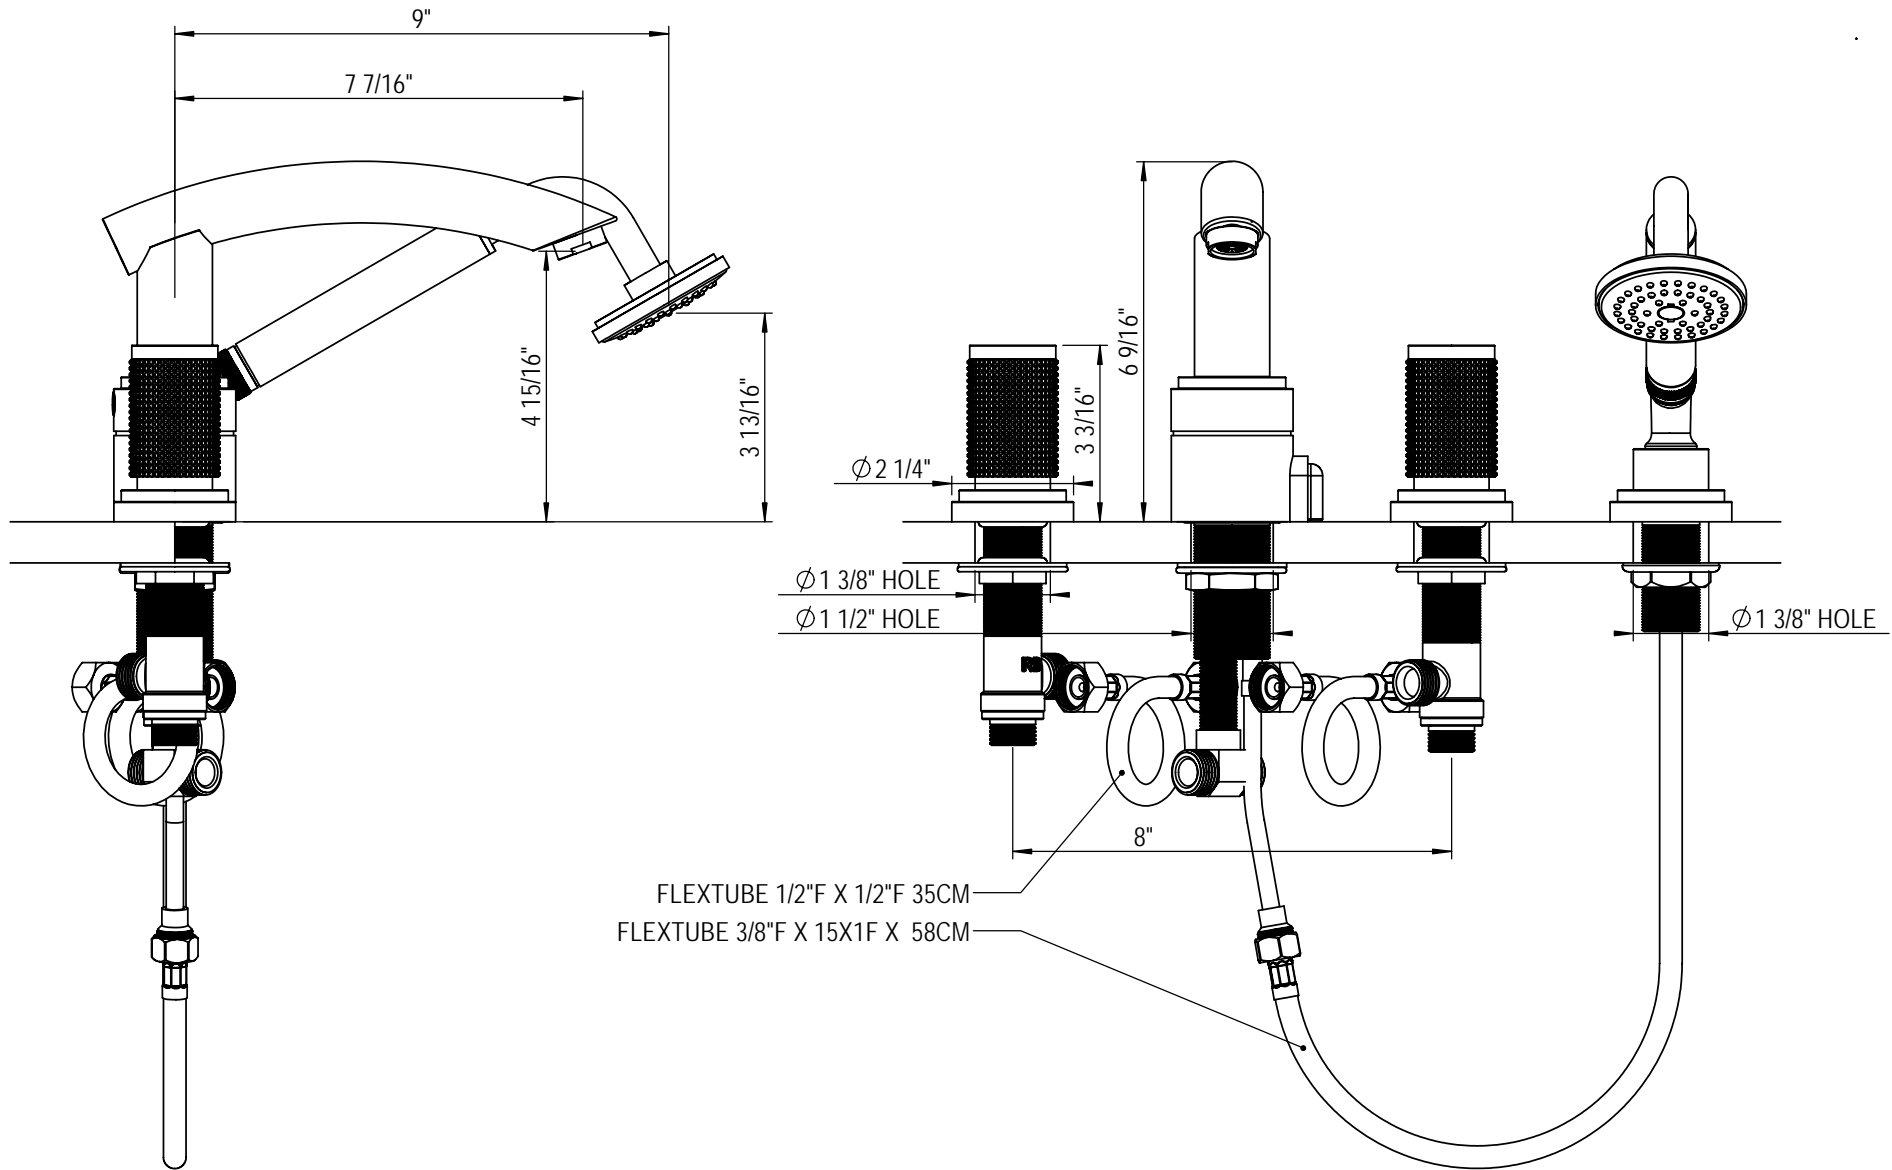

4 Piece Roman Tub with Hand Shower (3/4" Valves) 5GRBHOR

TEL: 905-851-6781
FAX: 905-851-8031
TOLL FREE: 800-461-5901

THE **Rubinet** FAUCET COMPANY

www.rubinet.com

4 Piece Roman Tub with Hand Shower (1/2" Valves) 5HRBHOR