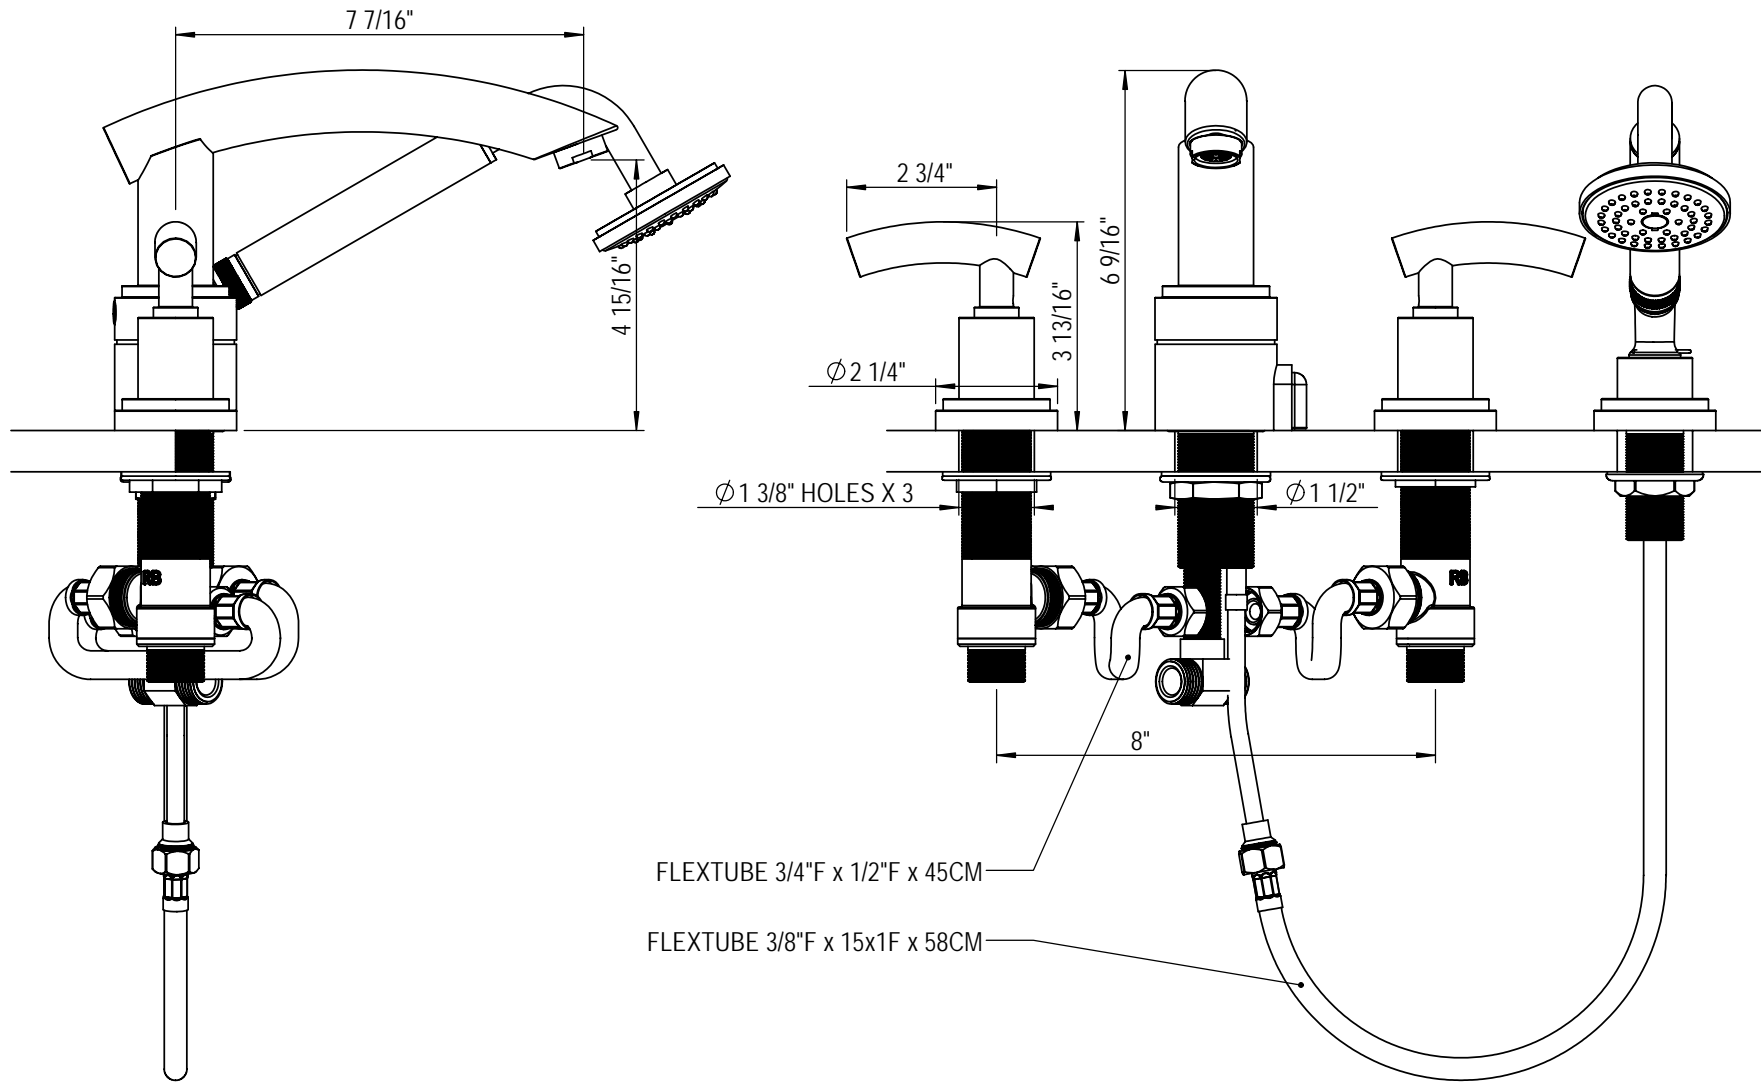

4 Piece Roman Tub with Hand Shower (3/4" Valves) 5GRBHOL

TEL: 905-851-6781
 FAX: 905-851-8031
 TOLL FREE: 800-461-5901

THE **Rubinet** FAUCET COMPANY

www.rubinet.com