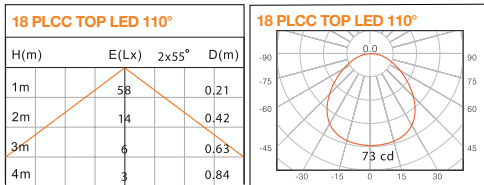

**55-0025**  
**Indoor LED Flush Direct Strips**

- 24V DC | 18 PLCC Top LEDs | 110° Beam Angle
- Extruded acrylic lens cover
- Quick connector included
- 24V DC constant current driver is NOT included

**\*LED Color Temperature**

- **Cool White (C)** 5800K
- **Natural White (N)** 4000K
- **Warm White (W)** 2800K

\* ± 3% Kelvin temperature variation

All fixtures and lighting systems must be used with Prima transformer, driver, and/or ballast; or all warranties are void.

ITEM #	DESCRIPTION	LED COLOR	LAMP
<input type="checkbox"/> 55-0025	20" 9W high indoor applications LED strip	<input type="checkbox"/> C - Cool White <input type="checkbox"/> N - Natural White <input type="checkbox"/> W - Warm White	<input type="checkbox"/> 18 PLCC Top LEDs, 110° Beam Angle Included