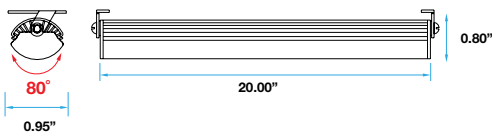

**55-0025**  
**Indoor LED Flush Direct Strips**

- 24V DC | 18 PLCC Top LEDs | 110° Beam Angle
- Extruded acrylic lens cover
- Quick connector included
- 24V DC constant current driver is NOT included

**\*LED Color Temperature**