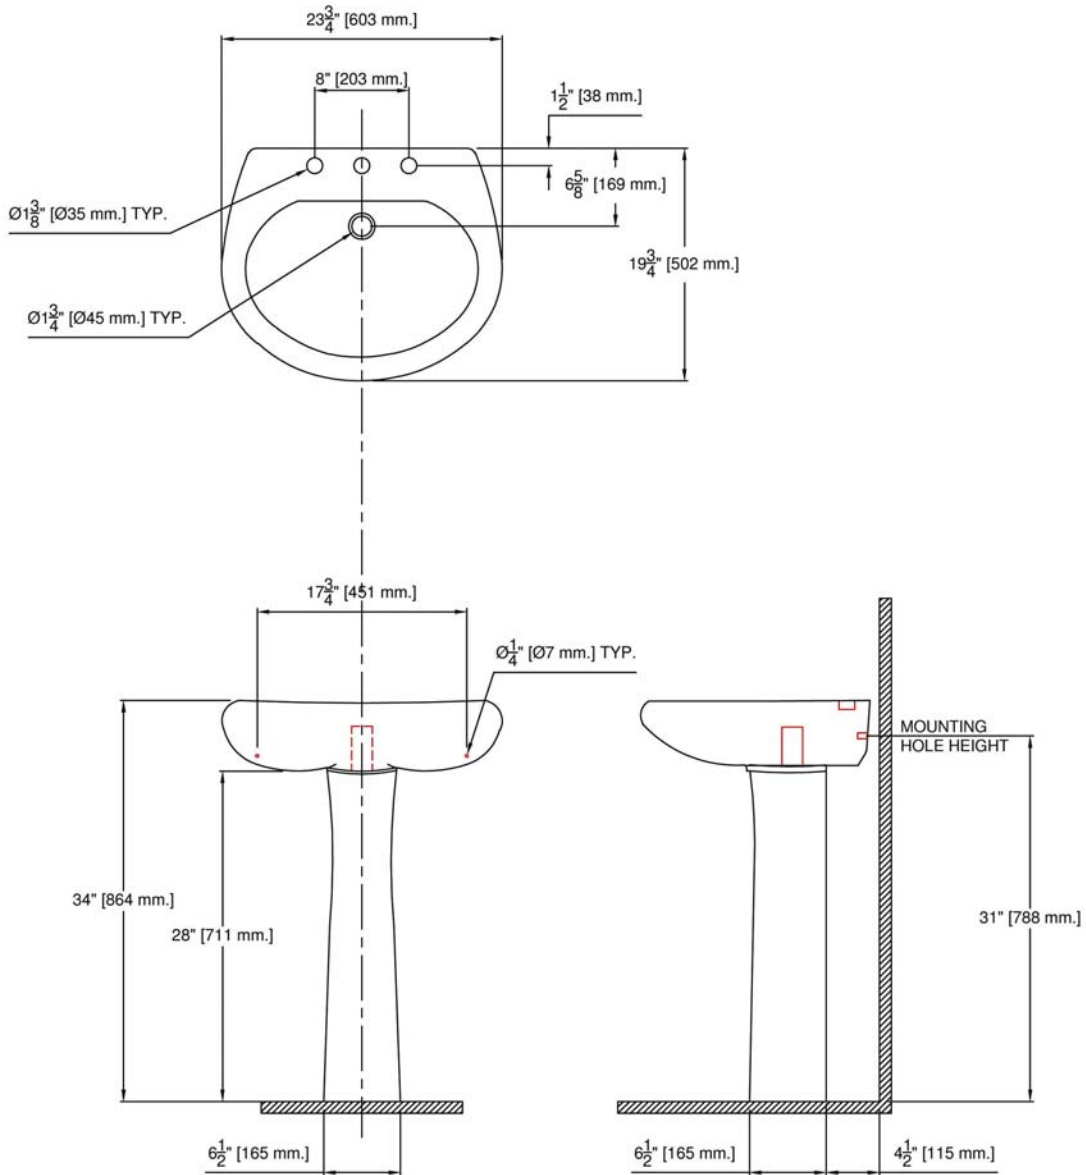

**Features:**

- Vitreous china
- Front overflow
- Faucet deck
- 8" Faucet center
- Sleek rounded design
- Complete with mounting kit
- Easy installation
- Installed Dimensions: 23¾"L x 19¾"W x 34"H

**Codes/Standards Applicable:**

- IAPMO/UPC
- Fixture dimensions meet ANSI/ASME standard A112.19.2M and A117.1 requirements.

**Available Colors:**

.01 White

**Specified Model**

Model	Description	Colors:
5203.080	Pedestal Lavatory	<input type="checkbox"/> .01 White
<b>Accessories</b>		
Refer to catalog and/or price book for faucet options		

**Product Specification**

The pedestal lavatory shall be made of vitreous china. Lavatory shall be 23¾" in length x 19¾" in width x 34" in height. Lavatory shall have faucet deck with 8" center and front overflow. Lavatory shall be Eclipse (a St. Thomas Creations company) Model 5203.080.

Fixture:		Included Components:	
		Lavatory	5203.082
		Pedestal	5201.331
Faucet holes	1 3/8"		
Drain hole	1 3/4"		
Packaging Dimensions:		Weight	
Lavatory	25 1/2"L x 20"W x 9"H	38.0	
Pedestal	29"L x 7 1/2"W x 7 1/2"H	20.5	