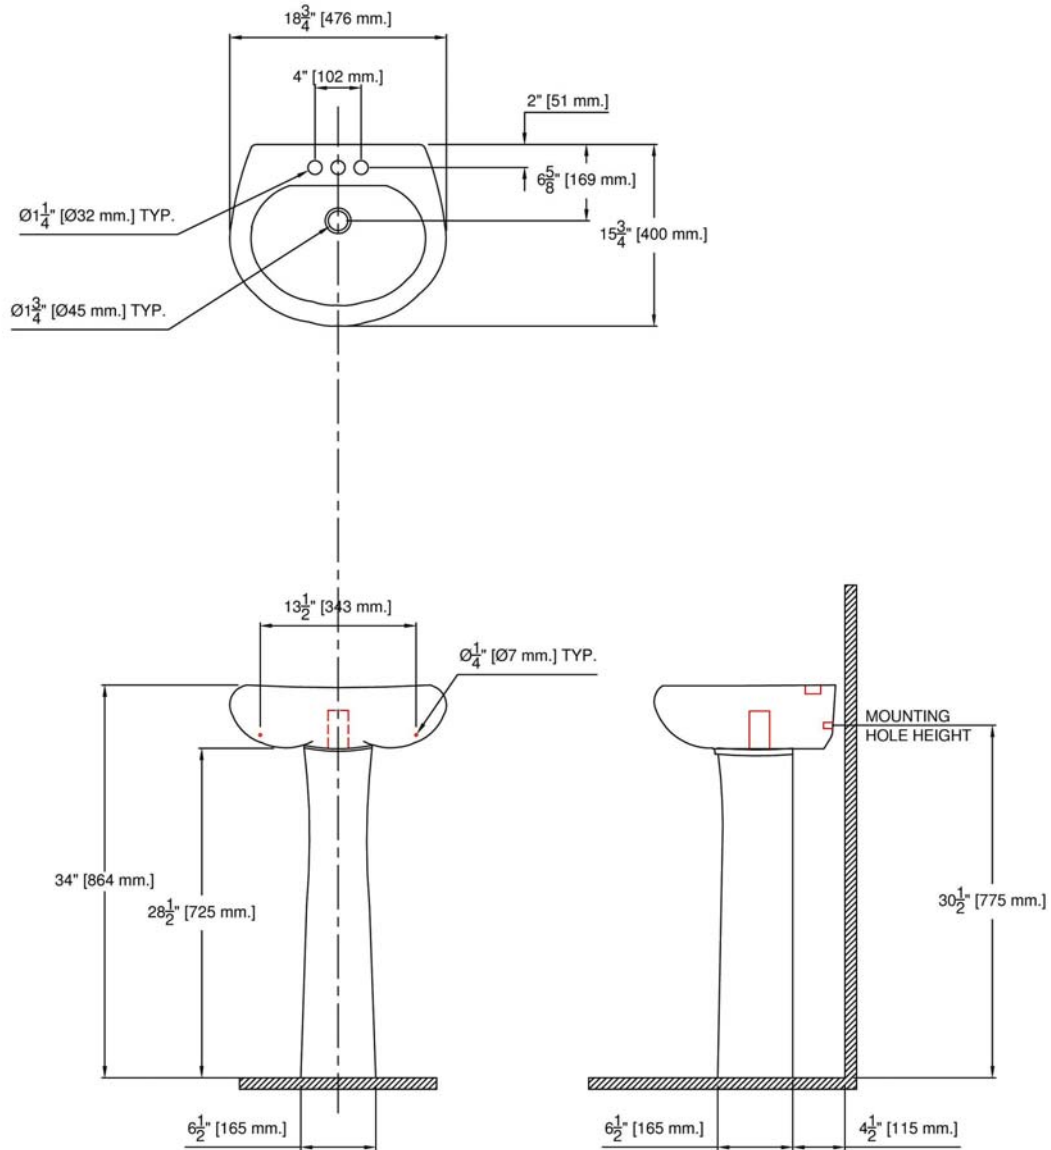

**Features:**

- Vitreous china
- Front overflow
- Faucet deck
- 4" Faucet center
- Sleek rounded design
- Complete with mounting kit
- Easy installation
- Installed Dimensions: 18¾"L x 15¾"W x 34"H

**Codes/Standards Applicable:**

- IAPMO/UPC
- Fixture dimensions meet ANSI/ASME standard A112.19.2M and A117.1 requirements.

**Available Colors:**

.01 White

**Specified Model**

Model	Description	Colors:
5202.040	Pedestal Lavatory	<input type="checkbox"/> .01 White
<b>Accessories</b>		
Refer to catalog and/or price book for faucet options		

**Product Specification**

The pedestal lavatory shall be made of vitreous china. Lavatory shall be 18¾" in length x 15¾" in width x 34" in height. Lavatory shall have faucet deck with 4" center and front overflow. Lavatory shall be Eclipse (a St. Thomas Creations company) Model 5202.040.

Fixture:		Included Components:	
		Lavatory	5202.042
		Pedestal	5201.331
Faucet holes	1 1/4"		
Drain hole	1 3/4"		
Packaging Dimensions:		Weight	
Lavatory	19"L x 16"W x 8"H	24.5	
Pedestal	29"L x 7 1/2"W x 7 1/2"H	20.5	