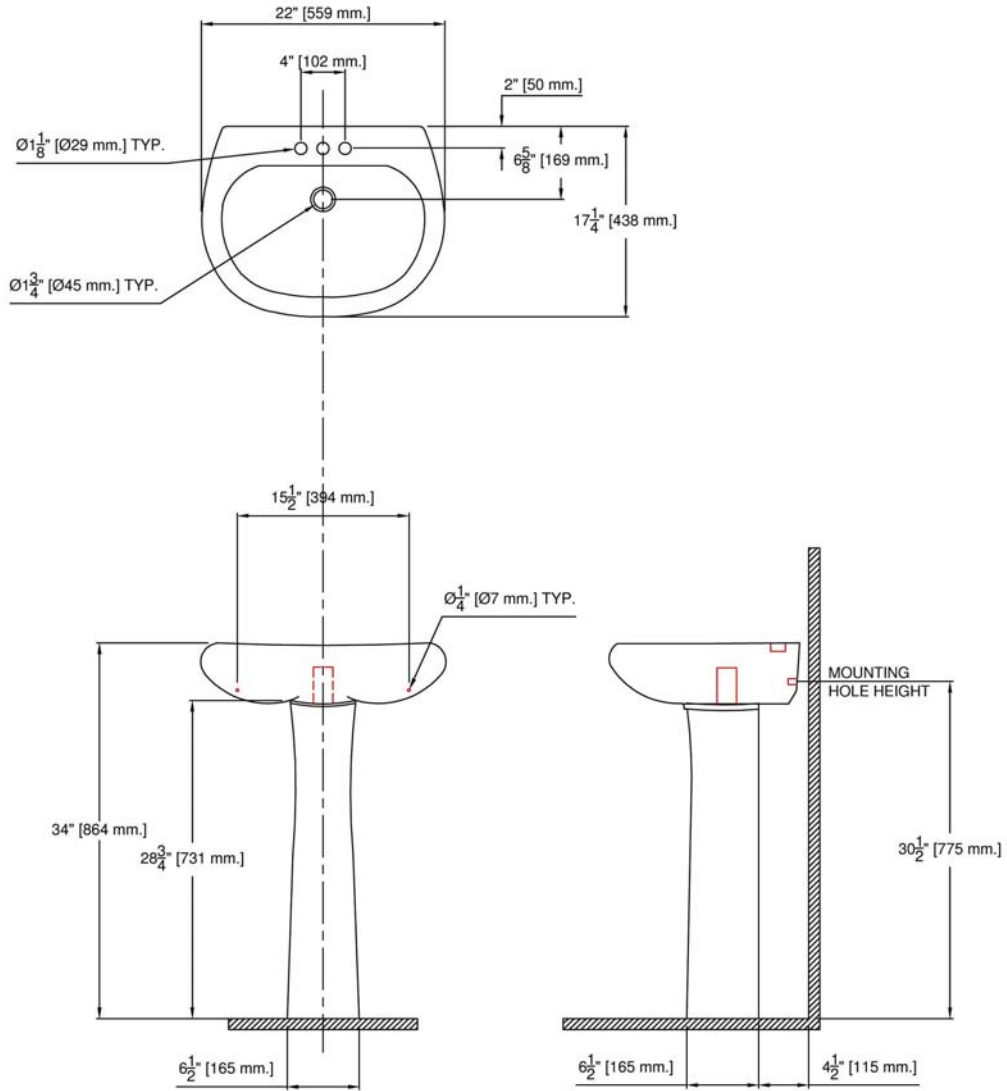

**Features:**

- Vitreous china
- Front overflow
- Faucet deck
- 4" Faucet center
- Sleek rounded design
- Complete with mounting kit
- Easy installation
- Installed Dimensions: 22"L x 17¼"W x 34"H

**Codes/Standards Applicable:**

- IAPMO/UPC
- Fixture dimensions meet ANSI/ASME standard A112.19.2M and A117.1 requirements.

**Available Colors:**

.01 White

**Specified Model**

Model	Description	Colors:
5201.040	Pedestal Lavatory	<input type="checkbox"/> .01 White
<b>Accessories</b>		
Refer to catalog and/or price book for faucet options		

**Product Specification**

The pedestal lavatory shall be made of vitreous china. Lavatory shall be 22" in length x 17¼" in width x 34" in height. Lavatory shall have faucet deck with 4" center and front overflow. Lavatory shall be Eclipse (a St. Thomas Creations company) Model 5201.040.

Fixture:		Included Components:	
		Lavatory	5201.042
		Pedestal	5201.331
Faucet holes	1 1/8"		
Drain hole	1 3/4"		
Packaging Dimensions:		Weight	
Lavatory	22 1/4"L x 18"W x 8"H	29.0	
Pedestal	29"L x 7 1/2"W x 7 1/2"H	20.5	