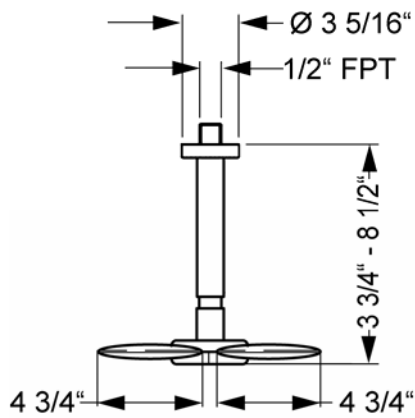

## HANSACLEAR Shower Head 5197 0300 0017

### Product Specification

Shower head  
3 heads, transparent  
Limescale protection technology  
With ceiling connection arm  
Can be cut to length 9 3/4" – 3 1/8"

**Flow Rate:**  
2.5 gpm@80psi

**Finishes Offered:**  
Chrome