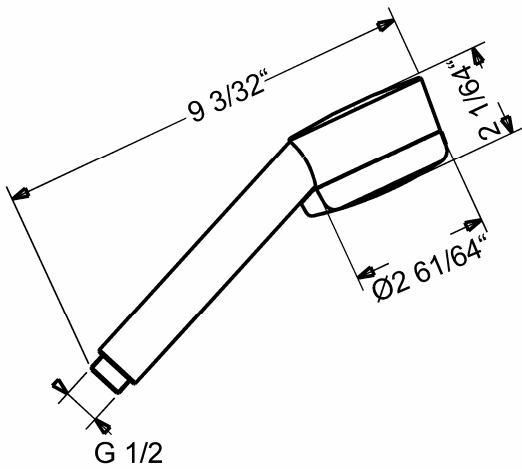

## HANSA Hand Shower 5117 0200 0017

### Product Specification

Hand shower (3 function)  
Revolving hose connection  
HANSAJETCLEAN technology

**Flow Rate:**  
2.5gpm@80psi

**Finishes Offered:**  
Chrome