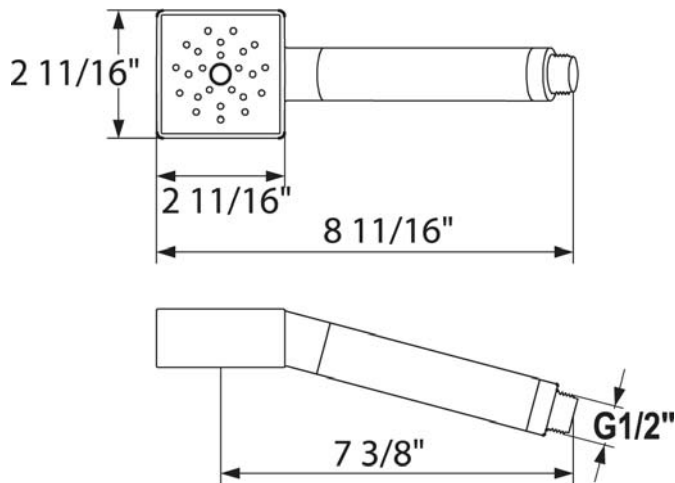

HANSAQUADRIS Hand Shower 5021 0100 0017

Product Specification

Hand shower
Revolving hose connection $\frac{1}{2}$ "

Finishes Offered:
Chrome