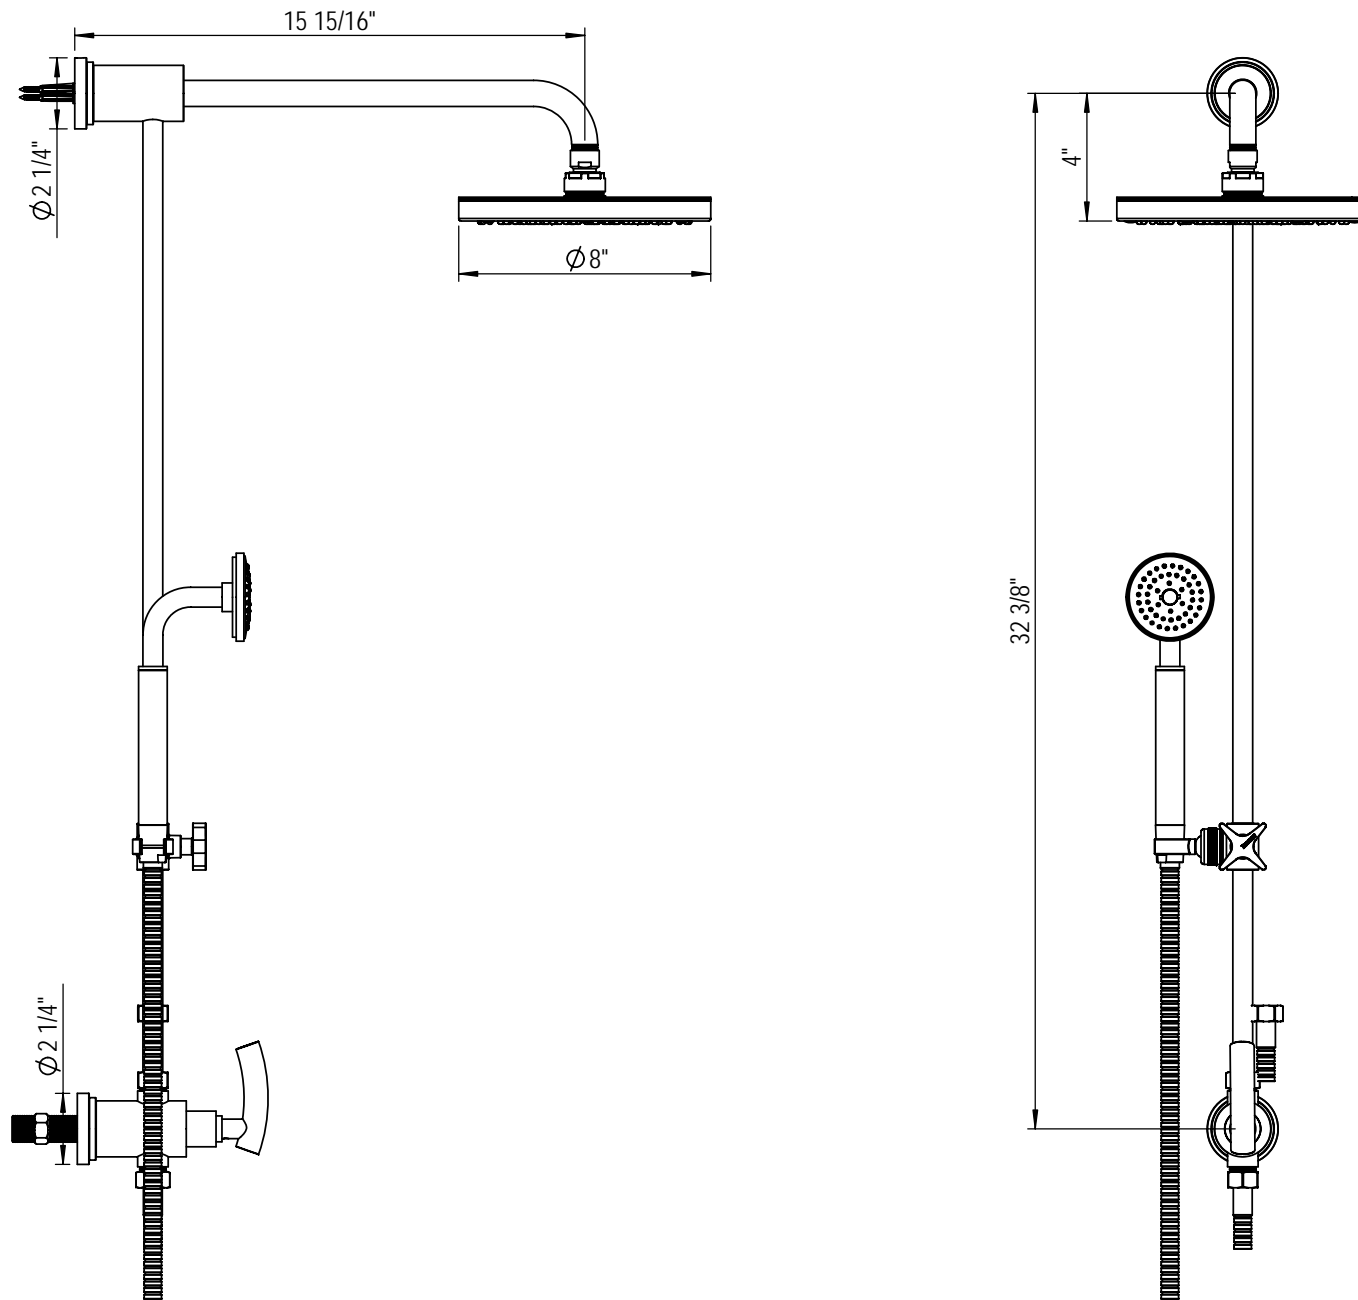

30" Adjustable Slide Bar & Hand Held Shower 4URBHO0

TEL: 905-851-6781
FAX: 905-851-8031
TOLL FREE: 800-461-5901

the RUBINET FAUCET COMPANY

www.rubinet.com