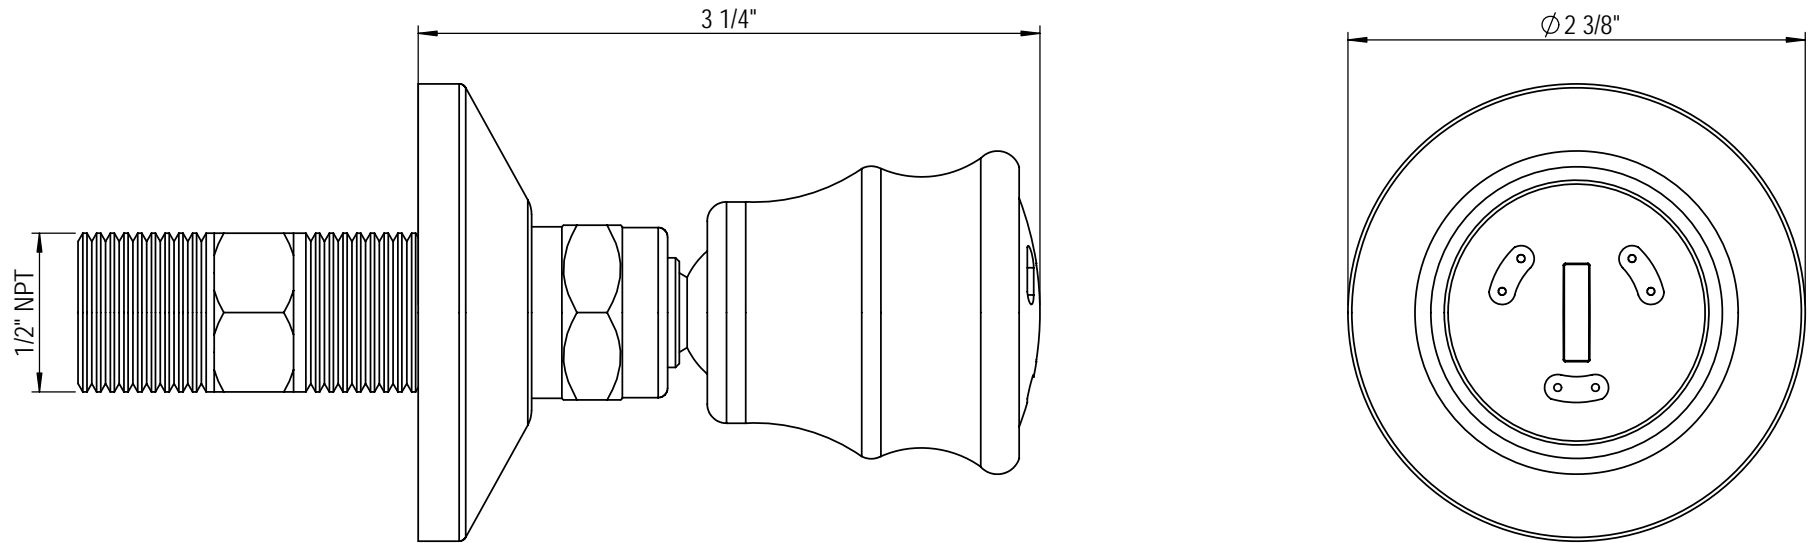

# Body Spray with 1/2"NPT x 1/2" Nipple 4JRB000

TEL: 905-851-6781  
FAX: 905-851-8031  
TOLL FREE: 800-461-5901

the RUBINET FAUCET COMPANY

[www.rubinet.com](http://www.rubinet.com)