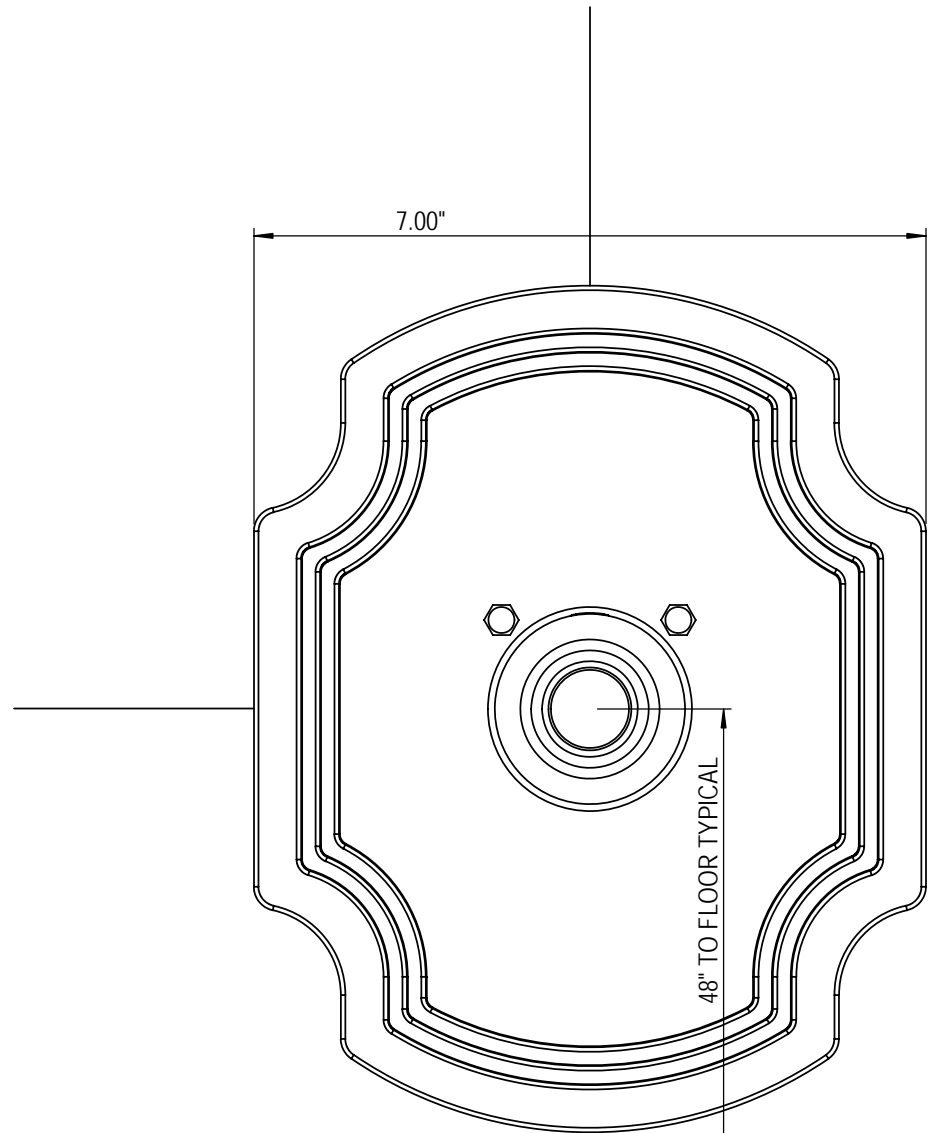

3/4" Temperature Control Valve 4DRBET0

TEL: 905-851-6781
FAX: 905-851-8031
TOLL FREE: 800-461-5901

the RUBINET FAUCET COMPANY

www.rubinet.com

1/2" Temperature Control Valve 4MRBET0

TEL: 905-851-6781
FAX: 905-851-8031
TOLL FREE: 800-461-5901