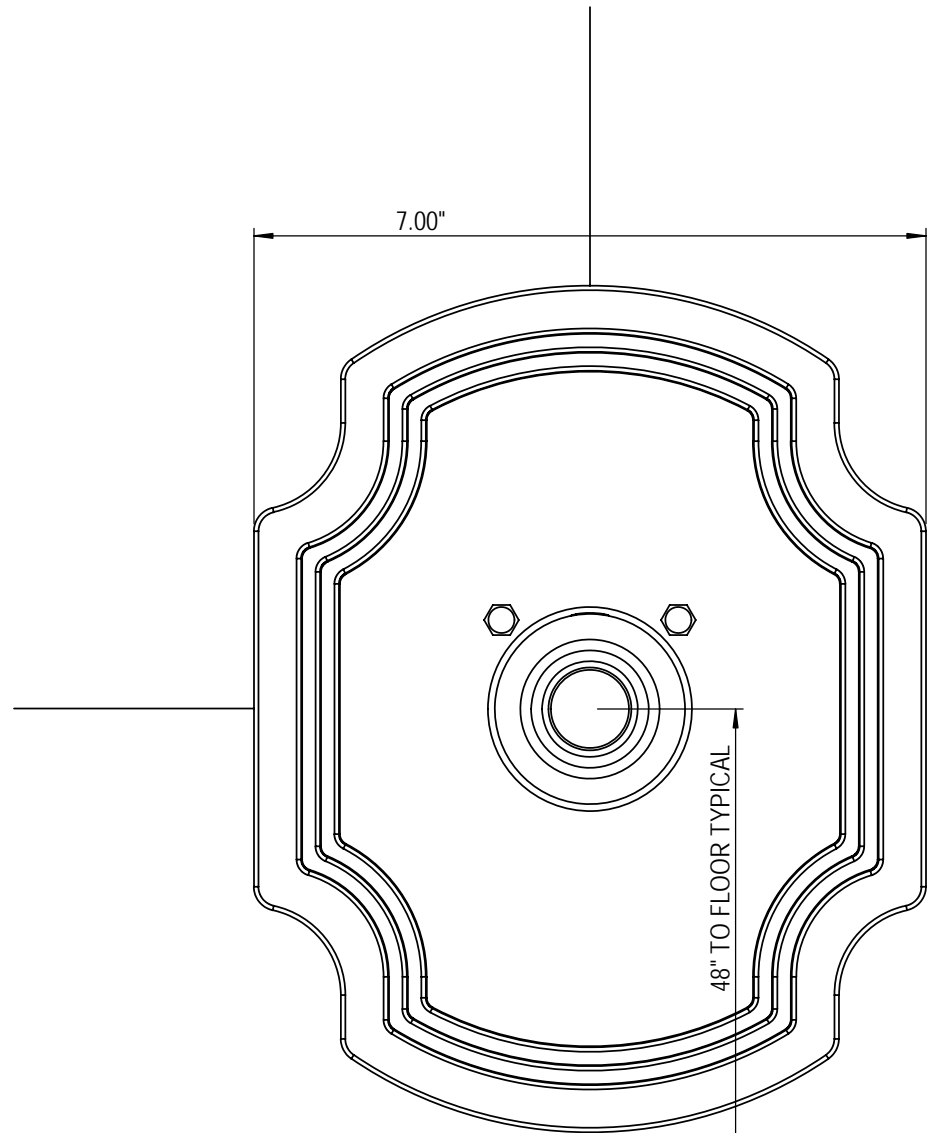

3/4" Temperature Control Valve 4DRBET0

TEL: 905-851-6781
FAX: 905-851-8031
TOLL FREE: 800-461-5901

the RUBINET FAUCET COMPANY

www.rubinet.com

1/2" Temperature Control Valve 4MRBET0

TEL: 905-851-6781
FAX: 905-851-8031
TOLL FREE: 800-461-5901