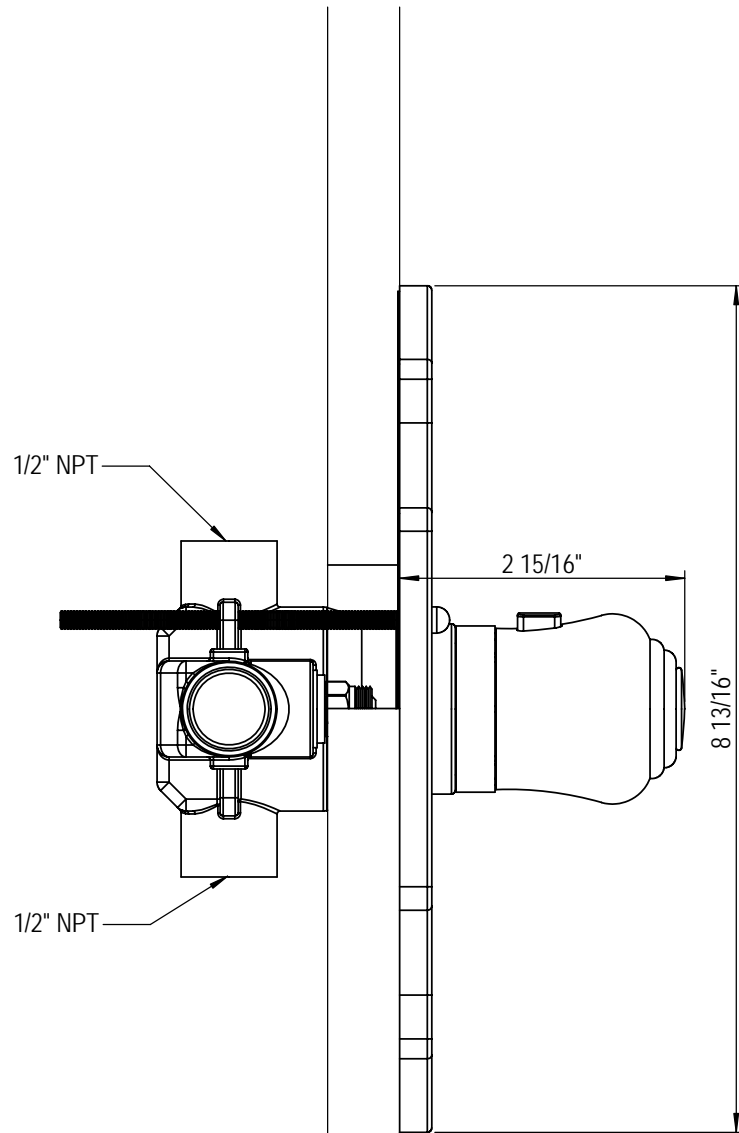

3/4" Temperature Control Valve 4DRBET0

TEL: 905-851-6781
FAX: 905-851-8031
TOLL FREE: 800-461-5901

the RUBINET FAUCET COMPANY

www.rubinet.com

1/2" Temperature Control Valve 4MRBET0

TEL: 905-851-6781
FAX: 905-851-8031
TOLL FREE: 800-461-5901