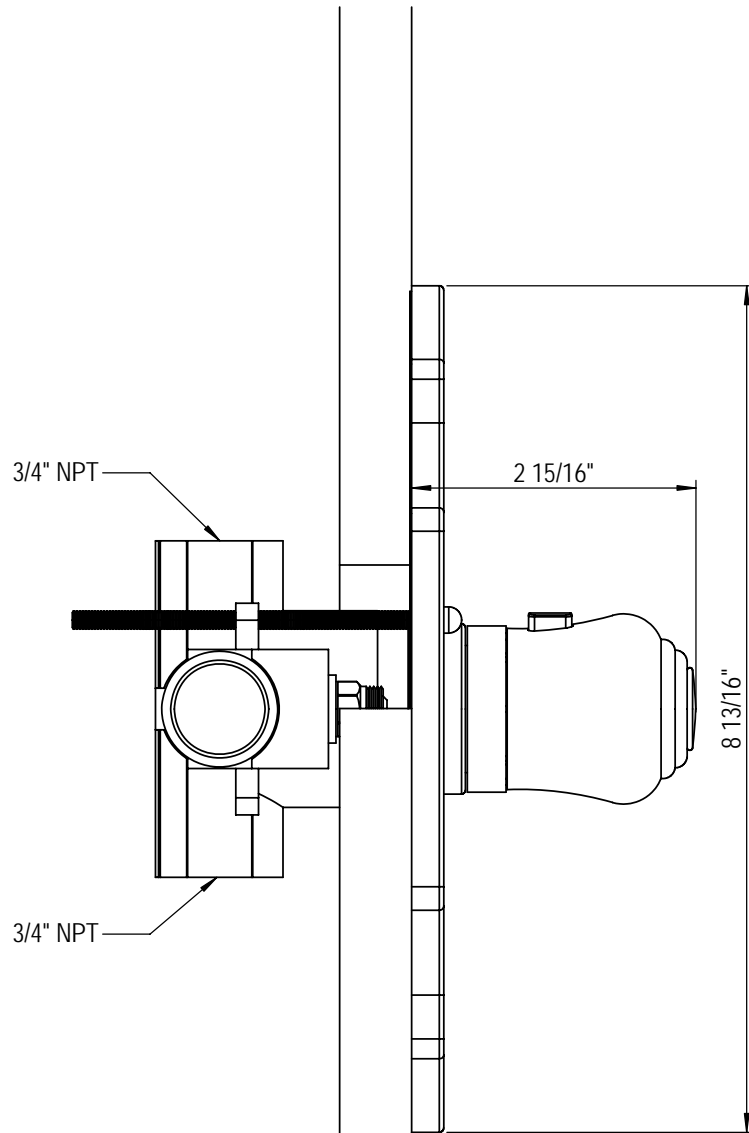

3/4" Temperature Control Valve 4DRBET0

TEL: 905-851-6781
FAX: 905-851-8031
TOLL FREE: 800-461-5901

the RUBINET FAUCET COMPANY

www.rubinet.com

1/2" Temperature Control Valve 4MRBET0

TEL: 905-851-6781
FAX: 905-851-8031
TOLL FREE: 800-461-5901