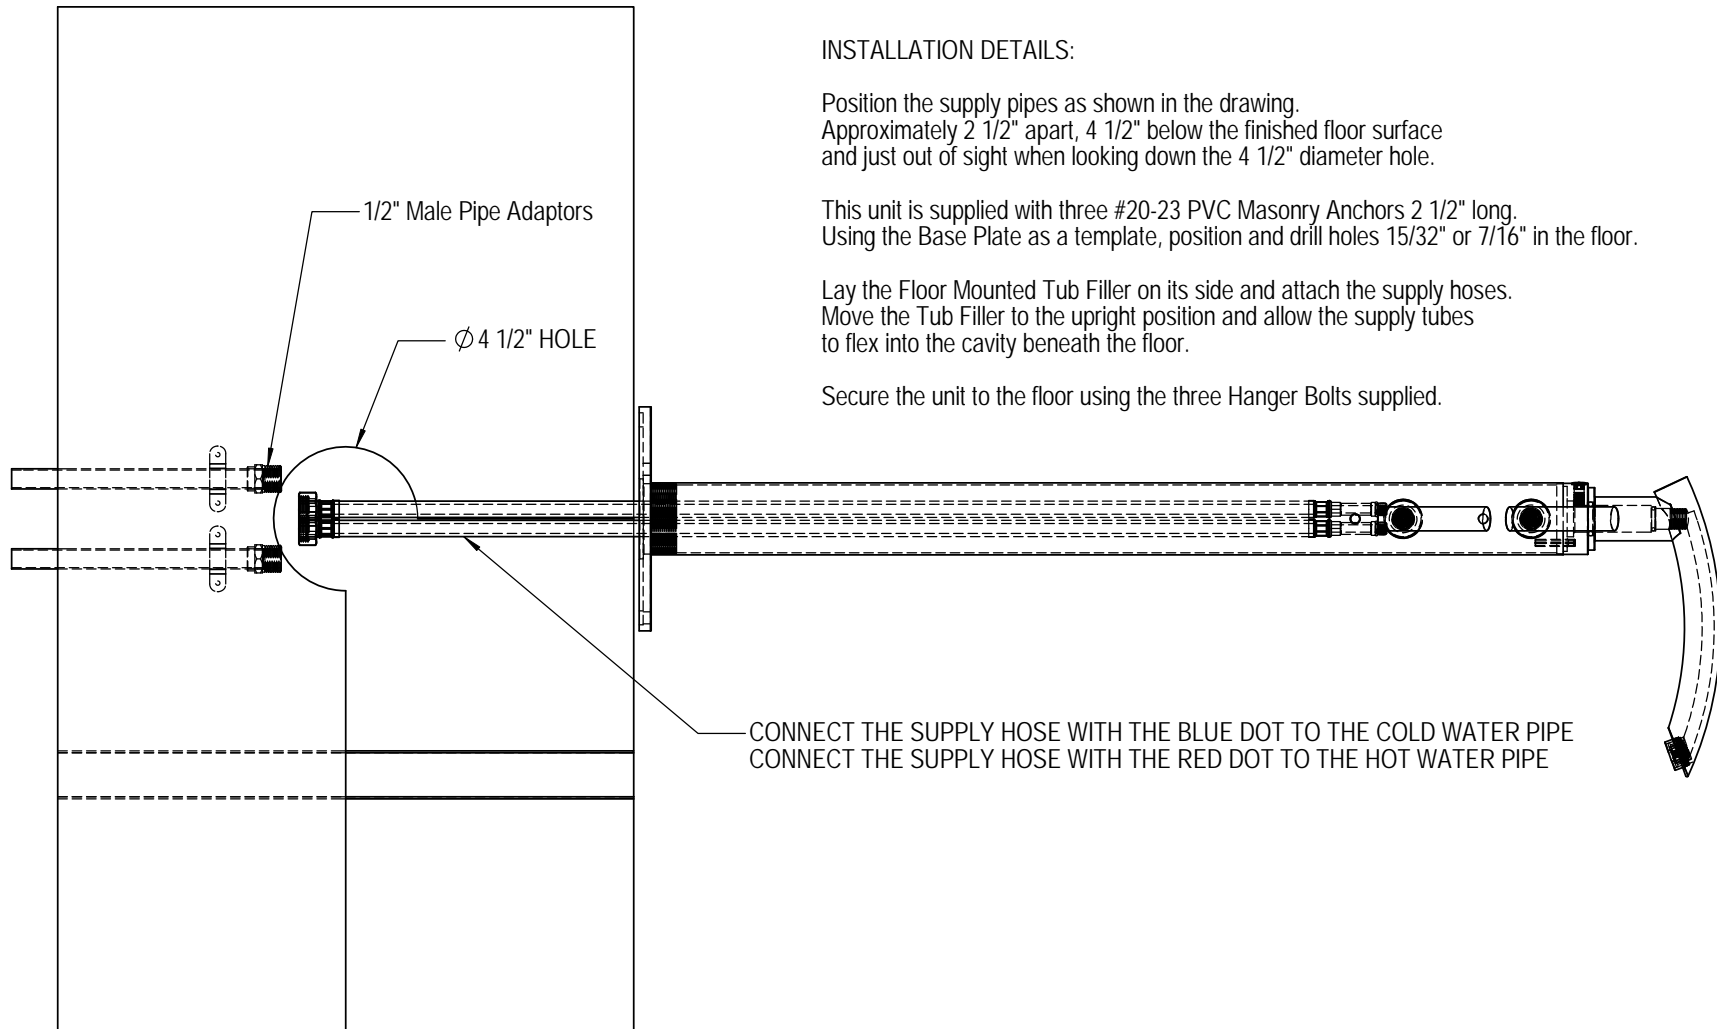

Floor Mount Tub Filler 3FRBHOL

TEL: 905-851-6781
FAX: 905-851-8031
TOLL FREE: 800-461-5901

THE **Rubinet** FAUCET COMPANY

www.rubinet.com