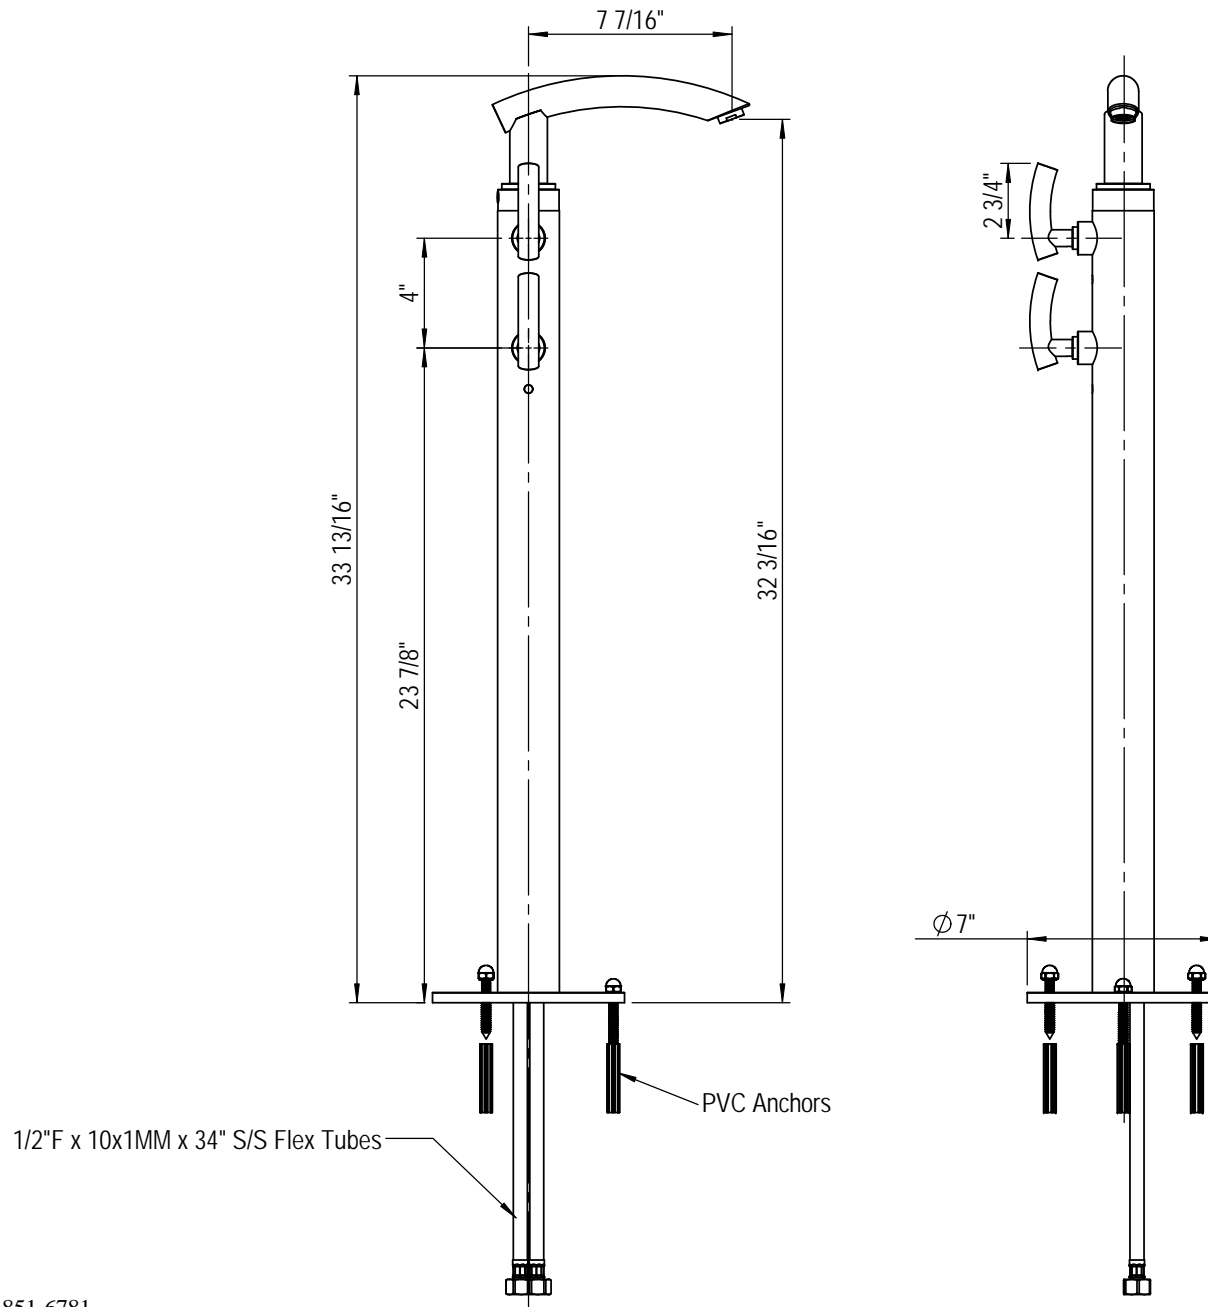

# Floor Mount Tub Filler 3FRBHOL

TEL: 905-851-6781  
FAX: 905-851-8031  
TOLL FREE: 800-461-5901

THE **Rubinet** FAUCET COMPANY

[www.rubinet.com](http://www.rubinet.com)

# Floor Mount Tub Filler 3FRBHOL

ITEM	QTY.	PartNo	DESCRIPTION
1	1	9Y0HOPD1A	Pedestal Body Complete
	1	9Y0HOPD1B	Pedestal Body Sleeve
	1	9X0HOPD1C	Pedestal Base Inner Sleeve - HO
	1	9Y0HOPD1C	Pedestal Base Plate - HO
2	1	9XVLBPD1B	Valve Body Pedestal Tub
3	2	9XVLCSW1B	Cartridge Ceramic (16) Hot
4	2	9Y0HOFA1B	Flange - HO
5	2	9XFLT SR07	1/2"Fx10x1Mx34" Flex Tube
6	2	9XORN0029	O-RING MB 3 - 6.5 MM
7	2	9Y0HOHA1A	Handle Lever Complete - HO
	1	9Y0LAHA1C	Handle Mount - LA
	1	9XSCRHA10	Screw Handle 10-24 UNC - 3/8"
	1	9XSCRHA01	Set Screw 8-32 UNC x 1/8"
	1	9Y0HOHA1B	Handle Lever - HO
8	1	9Y0HOSR1A	Spout RT Complete - HO
	1	9Y0HOSR1C	Spout RT Base - HO
	1	9Y0HOSR1B	Spout RT - HO
	1	9X0HOSW1B	Spout Connector - HO
	1	9XORN0031	O-RING MB 2.62 - 13.94 MM
	1	9XORN0002	O-RING MB 3.5 - 20 MM
	1	9XSCRSR01	Set Screw M8 x 1.25 x 10 MM
	1	9Y0ETHA1E	Handle Index Cap - ET
	1	9XMNTSR1F	Split Pin 3/16"D x 1 1/4" LG
9	1	9YAERSR3A	Aerator Tub - HX
	1	9YAERSW3B	Aerator Shell STD.
	1	9XAERSR1C	Aerator Tub Insert
	1	9XAERSW1D	Washer 16 x 21.2 x 3 MM
10	2	9XVLCBX01	Broach Extension 9.5x16 - 9.5x16
11	2	9XSCRHA14	Screw Handle M4 X 0.7 X 20 MM
12	3	9Y0HOPD1E	Tiewdown Bolt & Cap Nut
	1	9X0HOPD1F	Hanger Bolt 5/16-18x2.5
	1	9Y0HOPD1F	Acorn Nut 5/16"-18
13	1	9Y0SCHA1D	Handle Button Blue LG SC
14	1	9Y0SCHA1E	Handle Button Red LG SC
15	3	9X0HOPD1G	PVC Anchor (Floor Mount) - HO
16	3	9X0HOPD1H	Washer (TEFLON) 8 X 12.5 X 1.25 MM