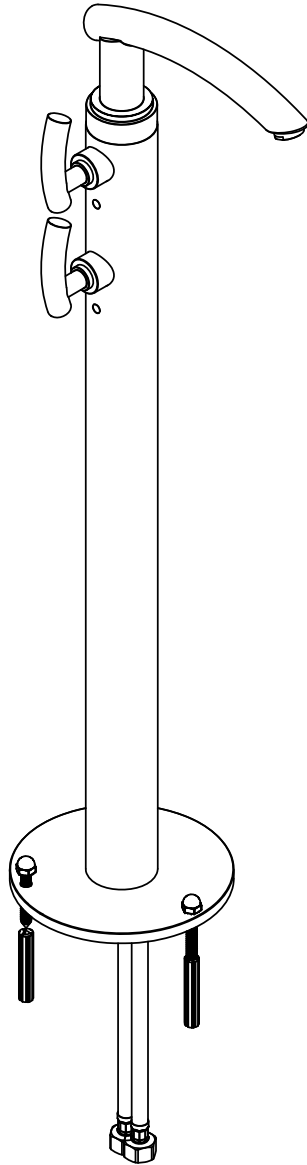

# Floor Mount Tub Filler 3FRBHOL

TEL: 905-851-6781  
FAX: 905-851-8031  
TOLL FREE: 800-461-5901

THE **Rubinet** FAUCET COMPANY

[www.rubinet.com](http://www.rubinet.com)

# Floor Mount Tub Filler 3FRBHOL

ITEM	QTY.	PartNo	DESCRIPTION
1	1	9Y0HOPD1A	Pedestal Body Complete
	1	9Y0HOPD1B	Pedestal Body Sleeve
	1	9X0HOPD1C	Pedestal Base Inner Sleeve - HO
	1	9Y0HOPD1C	Pedestal Base Plate - HO
2	1	9XVLBPD1B	Valve Body Pedestal Tub
3	2	9XVLCSW1B	Cartridge Ceramic (16) Hot
4	2	9Y0HOFA1B	Flange - HO
5	2	9XFLT SR07	1/2"Fx10x1Mx34" Flex Tube
6	2	9XORN0029	O-RING MB 3 - 6.5 MM
7	2	9Y0HOHA1A	Handle Lever Complete - HO
	1	9Y0LAHA1C	Handle Mount - LA
	1	9XSCRHA10	Screw Handle 10-24 UNC - 3/8"
	1	9XSCRHA01	Set Screw 8-32 UNC x 1/8"
	1	9Y0HOHA1B	Handle Lever - HO
8	1	9Y0HOSR1A	Spout RT Complete - HO
	1	9Y0HOSR1C	Spout RT Base - HO
	1	9Y0HOSR1B	Spout RT - HO
	1	9X0HOSW1B	Spout Connector - HO
	1	9XORN0031	O-RING MB 2.62 - 13.94 MM
	1	9XORN0002	O-RING MB 3.5 - 20 MM
	1	9XSCRSR01	Set Screw M8 x 1.25 x 10 MM
	1	9Y0ETHA1E	Handle Index Cap - ET
	1	9XMNTSR1F	Split Pin 3/16"D x 1 1/4" LG
9	1	9YAERSR3A	Aerator Tub - HX
	1	9YAERSW3B	Aerator Shell STD.
	1	9XAERSR1C	Aerator Tub Insert
	1	9XAERSW1D	Washer 16 x 21.2 x 3 MM
10	2	9XVLCBX01	Broach Extension 9.5x16 - 9.5x16
11	2	9XSCRHA14	Screw Handle M4 X 0.7 X 20 MM
12	3	9Y0HOPD1E	Tiewdown Bolt & Cap Nut
	1	9X0HOPD1F	Hanger Bolt 5/16-18x2.5
	1	9Y0HOPD1F	Acorn Nut 5/16"-18
13	1	9Y0SCHA1D	Handle Button Blue LG SC
14	1	9Y0SCHA1E	Handle Button Red LG SC
15	3	9X0HOPD1G	PVC Anchor (Floor Mount) - HO
16	3	9X0HOPD1H	Washer (TEFLON) 8 X 12.5 X 1.25 MM