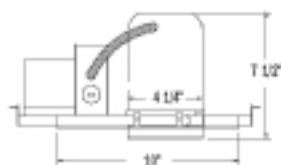

15007AEBM

1X13W Double Twin Fluorescent 5" IC Airtight Universal Housing Recessed Downlight & Trims

NEW
MULTI-TAP
ELECTRONIC
BALLAST

- Flexible, reliable and easy to install.
- Designed for providing accent and task lighting.
- IC rated. For installations where housing will be in direct contact with insulation.
- The 15007A housing is Washington State energy code approved to meet restricted airflow requirements.
- Airtight housing limits the exchange of air between ceiling plenum and heated/cooled areas.
- One 13W double twin tube, G24Q-1 (not included).

HOUSING FEATURES

- Integral thermal protector guards against misuse of insulation materials and improper lamping.
- Socket clips into trim bracket for 90° vertical alignment of lamp socket.
- Two socket height positions on trim allow adjustment for light control and output.
- Junction box is listed for through branch circuit wiring and has several 1/2" knockouts. Four Romex knockouts include integral strain relief and require no additional clamps.

15007AEBM 120/277v Multi-Tap Electronic Ballast

Size: W 5.5" x L 10" x H 7.5"
Aperture: 4.25"

- Reinforced captive bar hangers allows housing to be positioned at any point within a 24" joist span and then locked in place with a set nail. NICOR's self-aligning hanger bar with its unique lip design helps align can to joist. Four double-headed captive nails provide for ease of installation.
- Bar hangers can be repositioned 90° on the plaster frame without tools.
- Electronic Ballast.