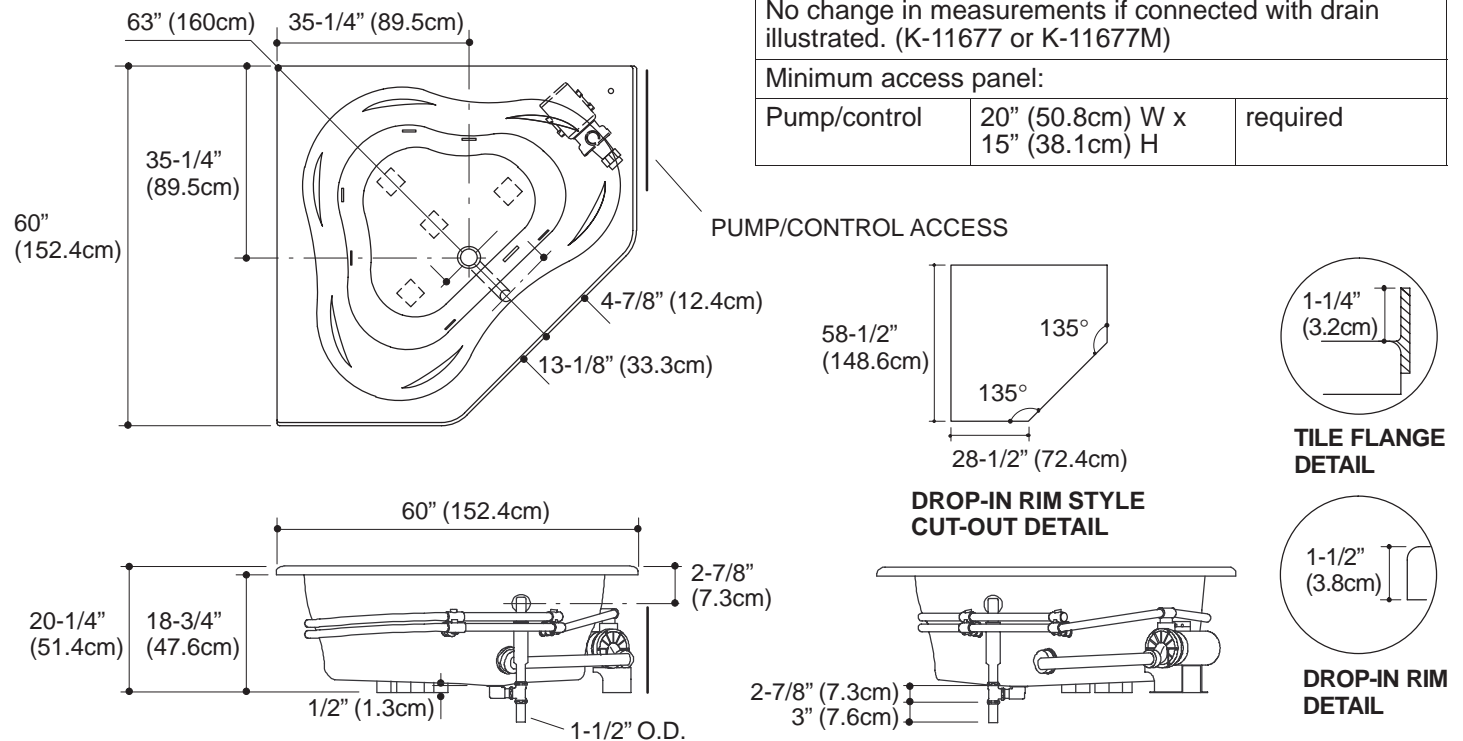

PROFLEX™ 6060

PRODUCT INFORMATION

Fixture*:	basin area	top area	weight
Bathing well	49" (124.5cm) x 39" (99.1cm)	62" (157.5cm) x 47" (119.4cm)	89 lbs. (40.4kg)
	water depth	capacity	
To overflow	15-1/2" (39.4cm)	96 gal. (363.4L)	
* Approximate measurements for comparison only.			

Pump:	HP	V	Hz	A
1-speed	1-1/4	120	60	7.5

REQUIRED ELECTRICAL SERVICE

Dedicated circuit required, protected with Class A Ground-Fault Circuit-Interrupter (GFCI):	
Pump/control	120 V, 15 A, 60 Hz
Locate the outlet behind the whirlpool and within 24" (61cm) of the pump.	

INSTALLATION NOTES

Install this product according to the installation guide.
Floor support under whirlpool must provide for a minimum of 80 lbs./square foot (390 Kg./square meter) loading.

PRODUCT DIAGRAM