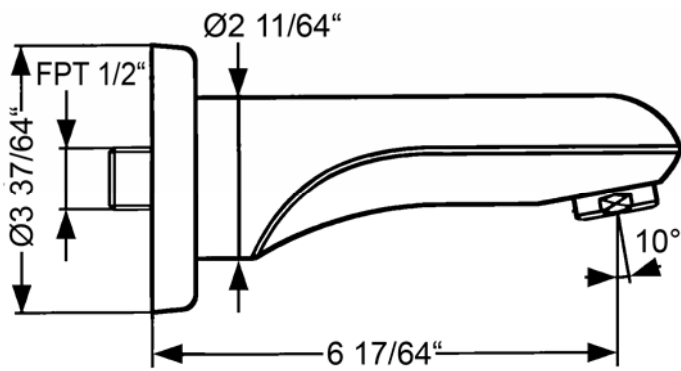

## HANSA Tub Spout 0582 2102 0017

### Product Specification

Wall mount tub spout, 1/2" FPT

**Finishes Offered:**  
Chrome