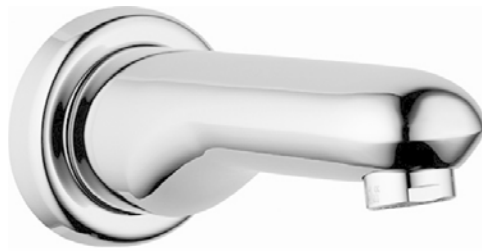

## HANSA Tub Spout 0582 2102 0017

### Product Specification

Wall mount tub spout, 1/2" FPT

**Finishes Offered:**  
Chrome