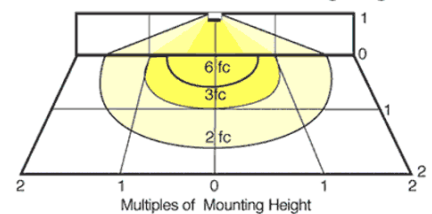

Fixture works with 120, 208, 240 and 277 Volts

Color:

Clear

Weight:

6.9

DIMENSIONS

PHOTOMETRIC

150w Incandescent @ 8' Mounting Height