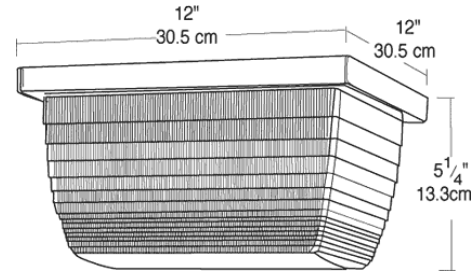

VAN4F26QT

JOB NAME: _____
 DATE: _____
 TYPE: _____

DESCRIPTION

Large size fixture: 52 watt compact fluorescent. Reflector is die formed heavy gauge steel in white finish with clear polycarbonate refractor. Lamp supplied.

Fixture works with 120, 208, 240 and 277 Volts

Color:

Clear

Weight:

6.9

DIMENSIONS

PHOTOMETRIC

150w Incandescent @ 8' Mounting Height