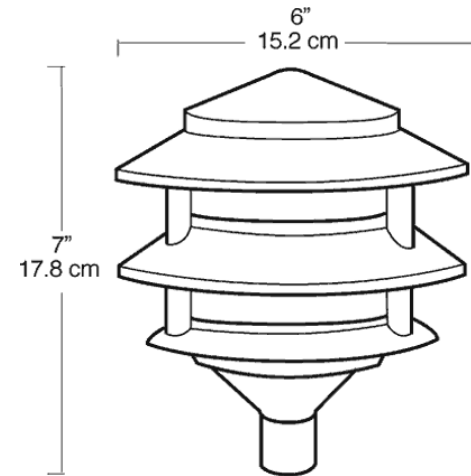

RAB LIGHTING

LL322VG

JOB NAME: _____
 DATE: _____
 TYPE: _____

DESCRIPTION

Rugged die cast aluminum 6" diameter housings. Threaded, gasketed clear glass globe for durable weatherproofing and easy relamping. 1" long, 1/2" threaded nipple included for easy mounting. 75 watt max. Lamp not supplied.

Housing:

Die cast aluminum housing with powder coat finish

Mounting Stem:

Accessory 12" mounting stem with 1/2" threads on both ends available

UL Listing:

Suitable for wet locations. Suitable for mounting within 4 feet of the ground

Patents:

RAB sensor and fixture designs are protected under U.S. and International Intellectual Property laws.

Color:

Verde green

Weight:

2.1

DIMENSIONS

PHOTOMETRIC

75w A19 @ 1' Mounting Height

ORDERING INFORMATION

Total Watts	Lamp Type	Lamp Base	Ballast	Starting Amps/ Operating Amps				Input Watts	LAMP ANSI	Initial Lumens	Lamp Hours
				120V	208V	240V	277V				
75	A-19	Medium	0	0	0	0	0	0	1220	750	