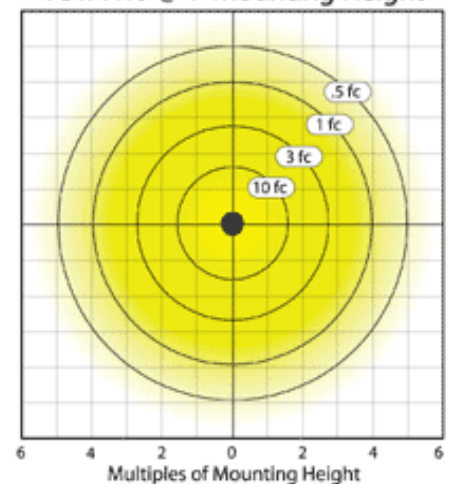

PHOTOMETRIC

75w A19 @ 1' Mounting Height

ORDERING INFORMATION

Total Watts	Lamp Type	Lamp Base	Ballast	Starting Amps/ Operating Amps				Input Watts	LAMP ANSI	Initial Lumens	Lamp Hours
				120V	208V	240V	277V				
75	A-19	Medium	0	0	0	0	0	0	1220	750	

Factory Installed Options
Add suffix to Catalog Number

Note: Specifications may change without notice

RAB Lighting, Inc. • 170 Ludlow Ave • Northvale, NJ 07647 • Tel: 888 RAB-1000 • Fax: 888 RAB-1232 • www.rabweb.com
© 2008