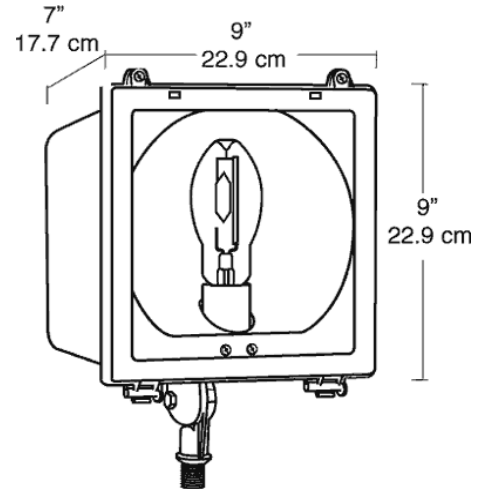

Lens Frame:

Precision die cast aluminum. Hinged for easy access

Lens Gasket:

High temperature tubular silicone set in die cast retaining groove remains in place during relamping.

Reflector:

Hydroformed aluminum. Field adjustable vertical or horizontal

Socket:

Porcelain 4kv Pulse Rated socket with nickel plated screw shell

UL Listing:

Suitable for wet locations. Suitable for mounting within 4' of the ground

EPA:

0.6

Patents:

RAB sensor and fixture designs are protected under U.S. and International Intellectual Property laws

Color:

Bronze

Weight:

9.4

DIMENSIONS

PHOTOMETRIC

150w HPS @ 10' Mounting Height
 Aimed 30° below horizontal

Mounting Height	Multiplier	Watts	Multiplier HPS	MH
8'	1.6	175	.9	
10'	1.0	150PS	1.0	
12'	.7	150	1.0	.8
16'	.4	100	.6	.6
20'	.3	70	.4	.4
		50	.3	.2
		35	.2	