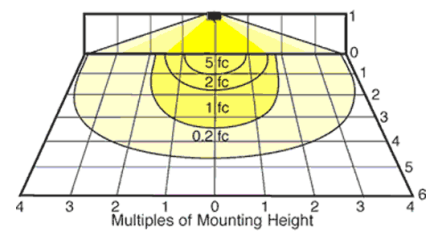

Color:

Bronze

Weight:

9.4

DIMENSIONS

PHOTOMETRIC

150w HPS @ 10' Mounting Height
 Aimed 30° below horizontal

Mounting Height	Multiplier	Watts	Multiplier HPS	MH
8'	1.6	175	.9	
10'	1.0	150PS	1.0	
12'	.7	150	1.0	.8
16'	.4	100	.6	.6
20'	.3	70	.4	.4
		50	.3	.2
		35	.2	