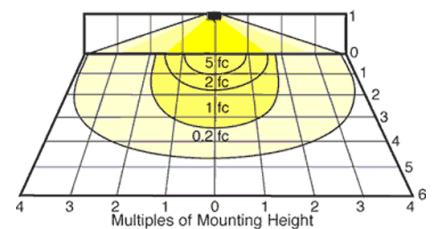

Color:

Bronze

Weight:

8.4

DIMENSIONS

PHOTOMETRIC

150w HPS @ 10' Mounting Height
 Aimed 30° below horizontal

Mounting Height	Multiplier	Watts	Multiplier HPS	MH
8'	1.6	175	.9	
10'	1.0	150PS	1.0	
12'	.7	150	1.0	.8
16'	.4	100	.6	.6
20'	.3	70	.4	.4
		50	.3	.2
		35	.2	