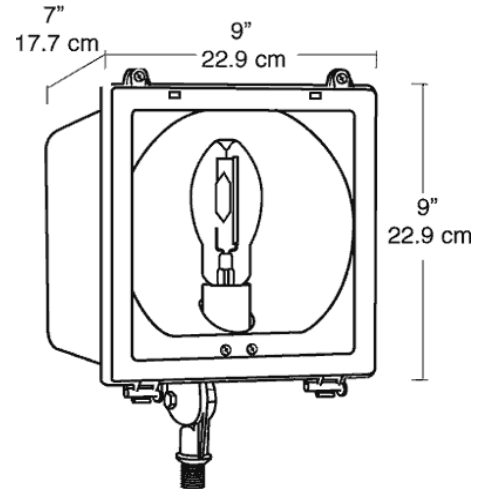

EPA:

0.6

Socket:

Porcelain 4kv Pulse Rated socket with nickel plated screw shell

UL Listing:

Suitable for wet locations. Suitable for mounting within 4' of the ground

EISA 2007 Compliant

This product complies with the new law for metal halide ballast efficiency. This law goes into effect January 1st, 2008

Patents:

RAB sensor and fixture designs are protected under U.S. and International Intellectual Property laws.

Quad Tap:

Fixture works with 120, 208, 240 and 277 Volts

Color:

Bronze

Weight:

12.7

DIMENSIONS

PHOTOMETRIC

150w HPS @ 10' Mounting Height
 Aimed 30° below horizontal

Mounting Height	Multiplier	Watts	Multiplier HPS	MH
8'	1.6	175	.9	
10'	1.0	150PS	1.0	
12'	.7	150	1.0	.8
16'	.4	100	.6	.6
20'	.3	70	.4	.4
		50	.3	.2
		35	.2	