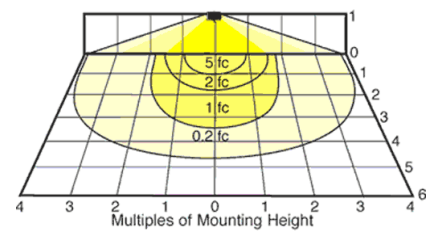

DIMENSIONS

PHOTOMETRIC

150w HPS @ 10' Mounting Height
 Aimed 30° below horizontal

Mounting Height	Multiplier	Watts	Multiplier HPS	MH
8'	1.6	175	.9	
10'	1.0	150PS	1.0	
12'	.7	150	1.0	.8
16'	.4	100	.6	.6
20'	.3	70	.4	.4
		50	.3	.2
		35	.2	