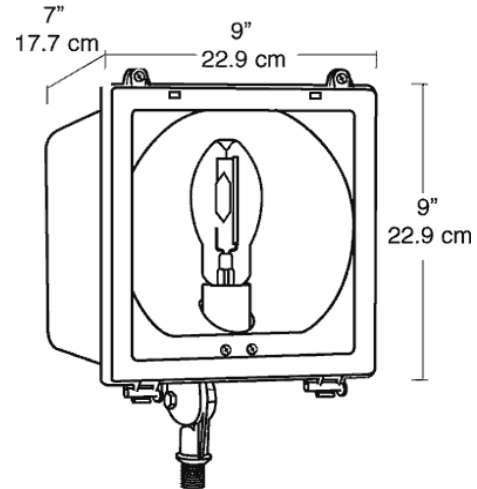

DIMENSIONS

PHOTOMETRIC

150w HPS @ 10' Mounting Height
 Aimed 30° below horizontal

Mounting Height	Multiplier	Watts	Multiplier HPS	Multiplier MH
8'	1.6	175	.9	
10'	1.0	150PS	1.0	
12'	.7	150	1.0	.8
16'	.4	100	.6	.6
20'	.3	70	.4	.4
		50	.3	.2
		35	.2	