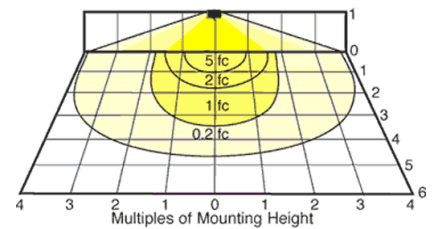

DIMENSIONS

PHOTOMETRIC

150w HPS @ 10' Mounting Height
 Aimed 30° below horizontal

Mounting Height	Multiplier	Watts	Multiplier HPS	Multiplier MH
8'	1.6	175	.9	
10'	1.0	150PS	1.0	
12'	.7	150	1.0	.8
16'	.4	100	.6	.6
20'	.3	70	.4	.4
		50	.3	.2
		35	.2	