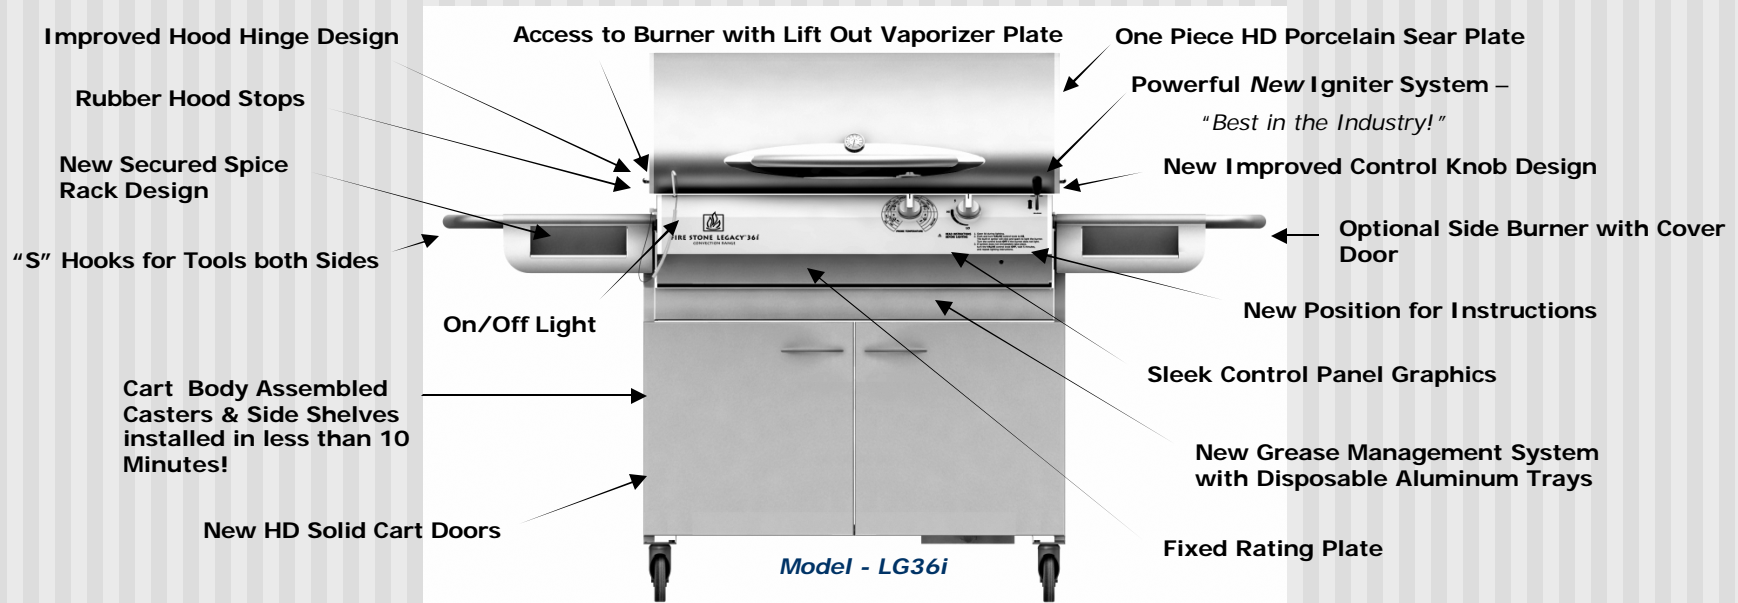

2008 Cook Number® Gas Grill Improvements

Models: LG36i – LG24i – JAG36 – JAG24

Over 20 Improvements and Product Additions!

Model – JAG36

2008 Cook Number® Gas Grill

How It Works.....