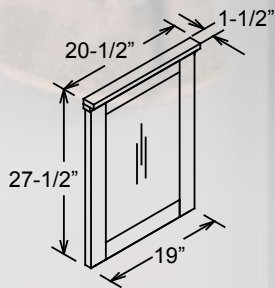

Tuxedo

20" Vanity Combo  
(104-V20)

W20-1/2"xD1-1/2"xH27-1/2"

20"x16-1/8"x36"

26" or 30" Vanity Combo  
(104-V26, 104-V30)

24-1/2"x1-1/2"x29-1/2"

26"x19"x36"  
30"x19"x36"

Fairmont Designs is pleased to introduce the Tuxedo Collection, part of our new Bath in a Box all-inclusive bath furniture program. Available in three vanity sizes – 20", 26", and 30" wide – this unique combination set comes with a vanity, white vitreous china sink and mirror, conveniently pre-selected and tastefully coordinated just for you!