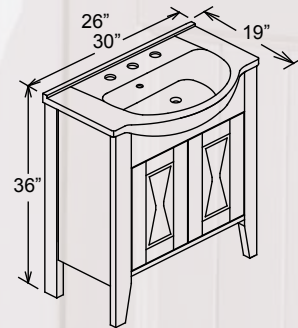

Tuxedo

20" Vanity Combo  
(104-V20)

W20-1/2"xD1-1/2"xH27-1/2"

20"x16-1/8"x36"

26" or 30" Vanity Combo  
(104-V26, 104-V30)

24-1/2"x1-1/2"x29-1/2"

26"x19"x36"  
30"x19"x36"

Fairmont Designs is pleased to introduce the Tuxedo Collection, part of our new Bath in a Box all-inclusive bath furniture program. Available in three vanity sizes – 20", 26", and 30" wide – this unique combination set comes with a vanity, white vitreous china sink and mirror, conveniently pre-selected and tastefully coordinated just for you!