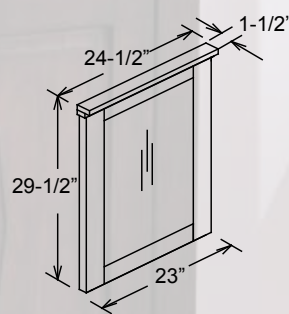

Tuxedo

20" Vanity Combo  
(104-V20)

W20-1/2"xD1-1/2"xH27-1/2"

20"x16-1/8"x36"

26" or 30" Vanity Combo  
(104-V26, 104-V30)

24-1/2"x1-1/2"x29-1/2"

26"x19"x36"  
30"x19"x36"

Fairmont Designs is pleased to introduce the Tuxedo Collection, part of our new Bath in a Box all-inclusive bath furniture program. Available in three vanity sizes – 20", 26", and 30" wide – this unique combination set comes with a vanity, white vitreous china sink and mirror, conveniently pre-selected and tastefully coordinated just for you!