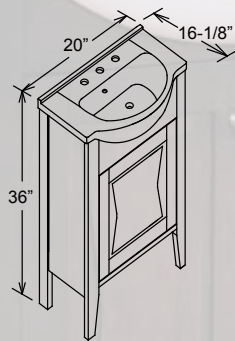

Tuxedo

20" Vanity Combo  
(104-V20)

W20-1/2"xD1-1/2"xH27-1/2"

20"x16-1/8"x36"

26" or 30" Vanity Combo  
(104-V26, 104-V30)

24-1/2"x1-1/2"x29-1/2"

26"x19"x36"  
30"x19"x36"

Fairmont Designs is pleased to introduce the Tuxedo Collection, part of our new Bath in a Box all-inclusive bath furniture program. Available in three vanity sizes – 20", 26", and 30" wide – this unique combination set comes with a vanity, white vitreous china sink and mirror, conveniently pre-selected and tastefully coordinated just for you!