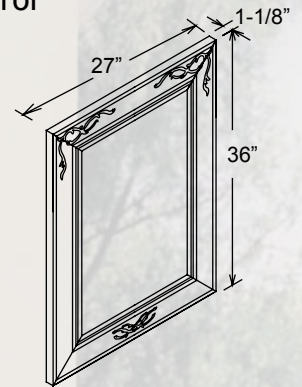

Belle 48" vanity

Mirror

109-M27: 27"Wx1-1/8"Dx34"H

Vanity

109-V48
52-1/2"Wx23-1/4"Dx34-1/2"H
109-V36
40-1/2"Wx23-1/2"Dx34-1/2"H

36" vanity

Delicately adorned with flourishing vine and ribbon carvings, this lovely design rests atop gently scrolled and carved feet and features two generous drawers for storing bathroom toiletries. Equipped with soft closing full extension drawer slides in a warm Russet glaze.