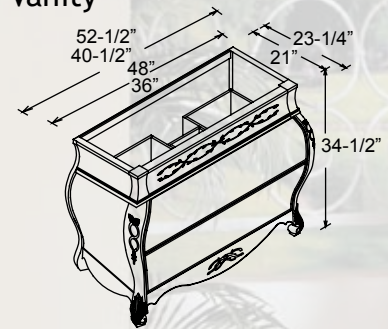

Belle 48" vanity

Mirror

109-M27: 27"Wx1-1/8"Dx34"H

Vanity

109-V48
52-1/2"Wx23-1/4"Dx34-1/2"H
109-V36
40-1/2"Wx23-1/2"Dx34-1/2"H

36" vanity

Delicately adorned with flourishing vine and ribbon carvings, this lovely design rests atop gently scrolled and carved feet and features two generous drawers for storing bathroom toiletries. Equipped with soft closing full extension drawer slides in a warm Russet glaze.

List Price: (109-V48 \$2,600) (109-V36 \$2,300) (109-M27 \$460) Granite and Marble rectangular tops available