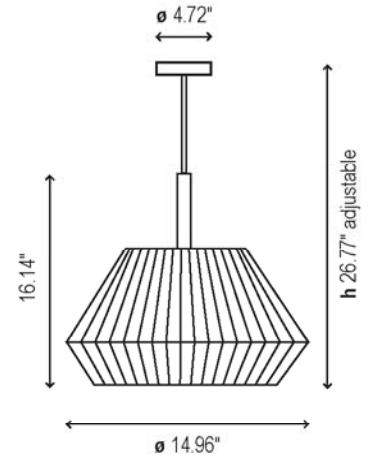

MEI 38 PENDANT

Striking shapes and brilliantly pleated cotton emit a warm, romantic glow.

BOVER

Powered by
Global Lighting

attributes

bottom diffuser: frosted polycarbonate

canopy: satin nickel

cord: clear

shade: hand wrapped cream,
white or red ribbon
bottom: ϕ 12.60"
height: 7.48"
top: ϕ 7.87"

supports: satin nickel

lampping

 1 x 75W A-19

model numbers

- 4219905U-P-495C** satin nickel/
wrapped red ribbon/
clear cord
- 4219905U-P-504C** satin nickel/
wrapped cream ribbon/
clear cord
- 4219905U-P-505C** satin nickel/
wrapped white ribbon/
clear cord

lampping

 1 x 13W twist lock GU24
self ballasted lamp

model numbers

- 4219905U-P-495C-13** satin nickel/
wrapped red
ribbon/clear cord
- 4219905U-P-504C-13** satin nickel/
wrapped cream
ribbon/clear cord
- 4219905U-P-505C-13** satin nickel/
wrapped white
ribbon/clear cord