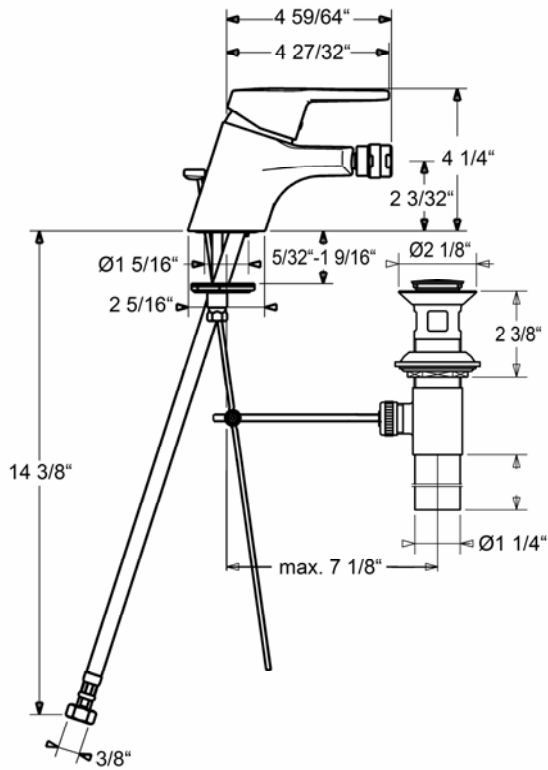

# HANSAPRADO Bidet Mixer

0143 3273 0017

## Product Specification

Single hole, single lever bidet mixer  
Pop-up waste  
Flexible supply hoses

**Flow Rate:**  
2.2 gpm@60psi

**Finishes Offered:**  
Chrome