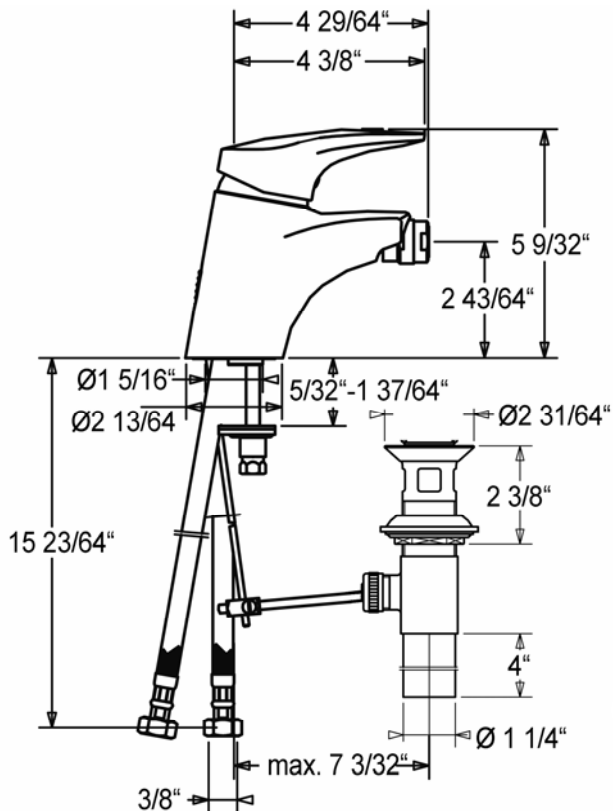

## HANSAMIX Bidet Mixer 0106 3273 0017

### Product Specification

Single hole, single lever bidet mixer  
Pop-up waste  
Flexible supply hoses

### Flow Rate:

2.2 gpm@60psi