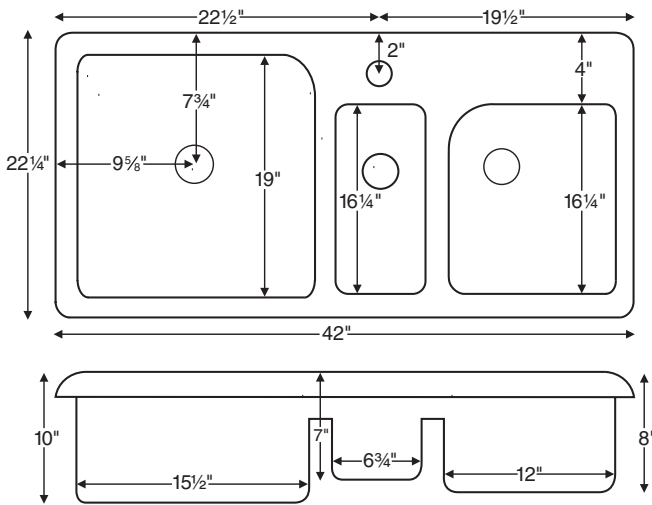

## CONSTRUCTION AND STANDARD FEATURES

- Triple-bowl design; 3.5" drain openings pre-drilled.
- Can be undermounted or caulked directly to the countertop without the use of clips or channels.
- No holes drilled standard; up to 4 holes drilled by MTI at no additional charge.
- Durable cross-linked cast acrylic shell is extremely scratch- and stain-resistant yet renewable because the color goes all the way through the material.
- Non-porous surface makes cleaning and sanitizing faster and more effective.
- Multi-layered reinforced backing of thick fiberglass / resin / titanium.
- At least 30% thicker and stronger than other makes.
- Quality tested and certified by the NAHB.
- 5-year Limited Residential Warranty.

### 42" x 22.25" x 10" left / 7" center / 8" right deep

#### OPTIONS

Quick Ship/Priority. Call for availability. (QUISINKSH)

\$78

INSTALLATION: Hole cut-out should be 41" x 21.25" with 1" radius corners. Measurements are  $\pm 1/2$ " and are subject to change without notice. Data herein supersedes all previous prior to publication date indicated below.