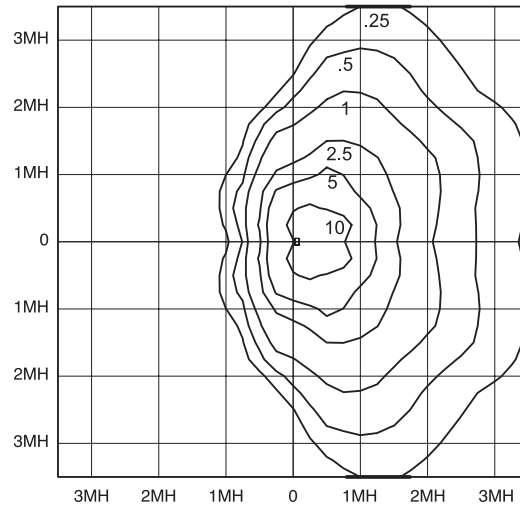

FPLRPA - Round pole adapter.

FPL552 - Replacement Lens.

TECHNICAL INFORMATION

UL Wet Location Listed.

PHOTOMETRICS

FPL400MAL-8 @ 0°

FPL400MAL-8 @ 22.5°

FPL400MAL-8 @ 45°