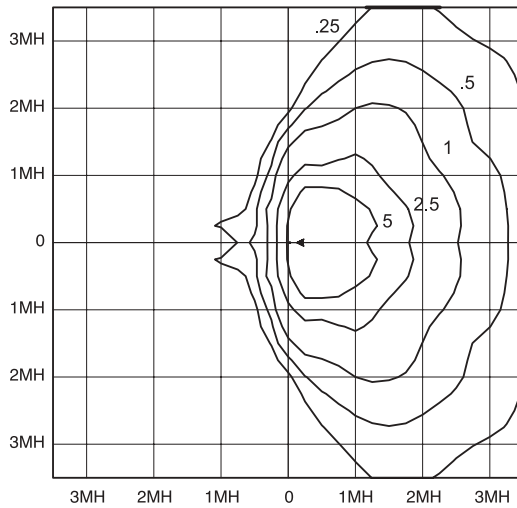

FPLRPA - Round pole adapter.

FPL552 - Replacement Lens.

TECHNICAL INFORMATION

UL Wet Location Listed.

PHOTOMETRICS

FPL400MAL-8 @ 0°

FPL400MAL-8 @ 22.5°

FPL400MAL-8 @ 45°