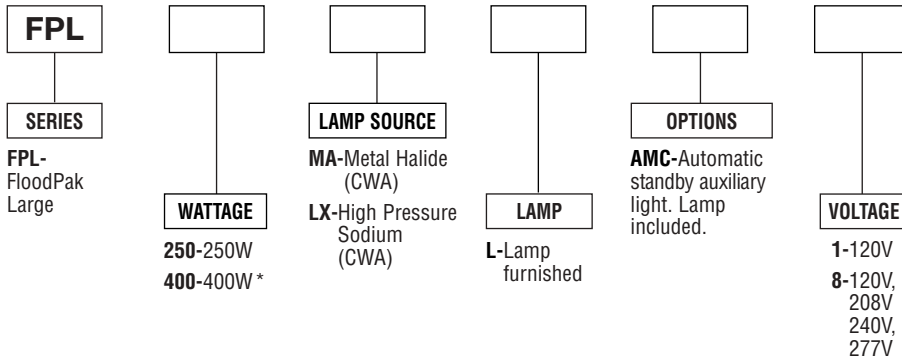

FloodPak Series FPL

ORDERING INFORMATION

Catalog Number: Example: FPL400MAL-8

*Requires reduced outer jacketed lamp.
HID units supplied with clear medium base lamp.

PRODUCT SPECIFICATIONS

- The FloodPak is a perfect blend of architectural design and performance.
- The FloodPak can be surface mounted in various positions. Use it as a cut-off wallpack or tip it up 22.5° for forward throw with semi-cut-off. Tip it up 45° for floodlighting, or turn it over and use it for indirect/accent lighting.
- The FloodPak can also be pole mounted or ground mounted using mounting accessories.
- Precision die cast aluminum construction. All exposed hardware is stainless steel.
- Duraplex II dark bronze polyester powder finish is standard but the FloodPak is available in a variety of designer colors.
- Hinged door frame with clear tempered glass lens.
- Multi-faceted reflection system provides uniform distribution.
- Injection molded triple finger silicone gasket.
- UL wet location listed for above or below horizontal aiming.
- Complete with a UL approved mounting box rated for 90°C supply wire with integral bubble level.
- Integral heat sink ensures cool operation.
- Meets IESNA cut-off requirements.
- Contractor Friendly design with integral cable permitting easy, hands free wiring.

ACCESSORIES

FPLKNUCKLE - Adjustable 2" Tenon Slipfitter.

FPLARM - Shoebox Arm. Converts FloodPak to pole-mount (minimum 4" square pole).

FPLSHIELD - Vandal Shield. Helps protect lens and lamp from breakage. Clear polycarbonate shield snaps in place over glass lens.