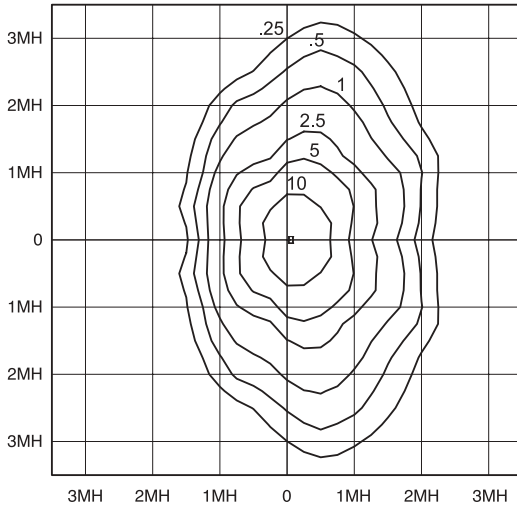

FPLRPA - Round pole adapter.

FPL552 - Replacement Lens.

TECHNICAL INFORMATION

UL Wet Location Listed.

PHOTOMETRICS

FPL400MAL-8 @ 0°

FPL400MAL-8 @ 22.5°

FPL400MAL-8 @ 45°