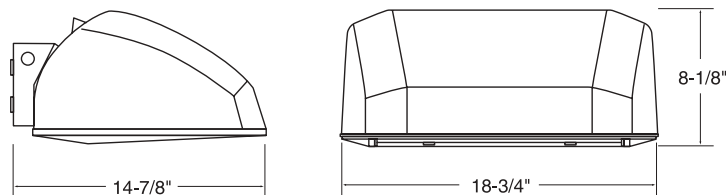

TECHNICAL INFORMATION

UL Wet Location Listed.