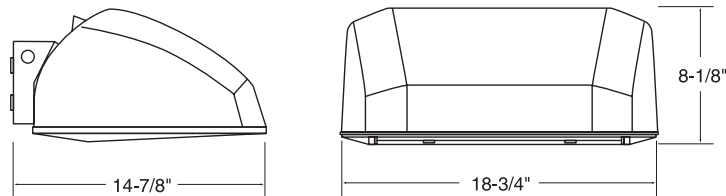

FPLRPA - Round pole adapter.

FPL552 - Replacement Lens.

TECHNICAL INFORMATION

PRODUCT SPECIFICATIONS

- The FloodPak is a perfect blend of architectural design and performance.
- The FloodPak can be surface mounted in various positions. Use it as a cut-off wallpack or tip it up 22.5° for forward throw with semi-cut-off. Tip it up 45° for floodlighting, or turn it over and use it for indirect/accent lighting.
- The FloodPak can also be pole mounted or ground mounted using mounting accessories.
- Precision die cast aluminum construction. All exposed hardware is stainless steel.
- Duraplex II dark bronze polyester powder finish is standard but the FloodPak is available in a variety of designer colors.
- Hinged door frame with clear tempered glass lens.
- Multi-faceted reflection system provides uniform distribution.
- Injection molded triple finger silicone gasket.
- UL wet location listed for above or below horizontal aiming.
- Complete with a UL approved mounting box rated for 90°C supply wire with integral bubble level.
- Integral heat sink ensures cool operation.
- Meets IESNA cut-off requirements.
- Contractor Friendly design with integral cable permitting easy, hands free wiring.