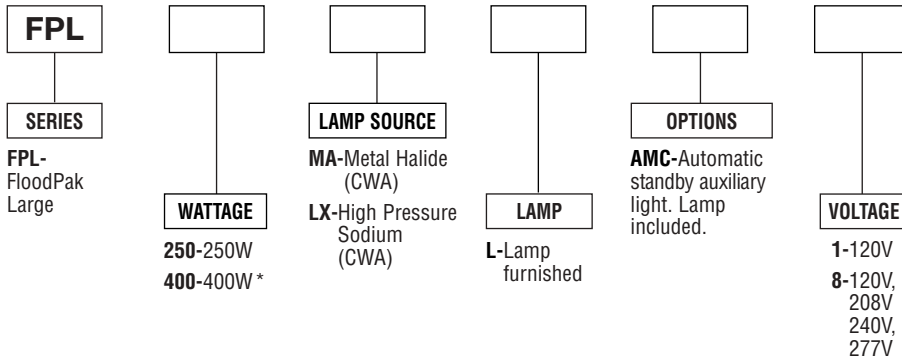

FloodPak Series FPL

ORDERING INFORMATION

Catalog Number: Example: FPL400MAL-8

*Requires reduced outer jacketed lamp.
HID units supplied with clear medium base lamp.

ACCESSORIES

FPLKNUCKLE - Adjustable 2" Tenon Slipfitter.

FPLARM - Shoebox Arm. Converts FloodPak to pole-mount (minimum 4" square pole).

FPLSHIELD - Vandal Shield. Helps protect lens and lamp from breakage. Clear polycarbonate shield snaps in place over glass lens.

FPLRPA - Round pole adapter.

FPL552 - Replacement Lens.

TECHNICAL INFORMATION

PRODUCT SPECIFICATIONS

- The FloodPak is a perfect blend of architectural design and performance.
- The FloodPak can be surface mounted in various positions. Use it as a cut-off wallpack or tip it up 22.5° for forward throw with semi-cut-off. Tip it up 45° for floodlighting, or turn it over and use it for indirect/accent lighting.
- The FloodPak can also be pole mounted or ground mounted using mounting accessories.
- Precision die cast aluminum construction. All exposed hardware is stainless steel.
- Duraplex II dark bronze polyester powder finish is standard but the FloodPak is available in a variety of designer colors.
- Hinged door frame with clear tempered glass lens.
- Multi-faceted reflection system provides uniform distribution.
- Injection molded triple finger silicone gasket.
- UL wet location listed for above or below horizontal aiming.
- Complete with a UL approved mounting box rated for 90°C supply wire with integral bubble level.
- Integral heat sink ensures cool operation.
- Meets IESNA cut-off requirements.
- Contractor Friendly design with integral cable permitting easy, hands free wiring.