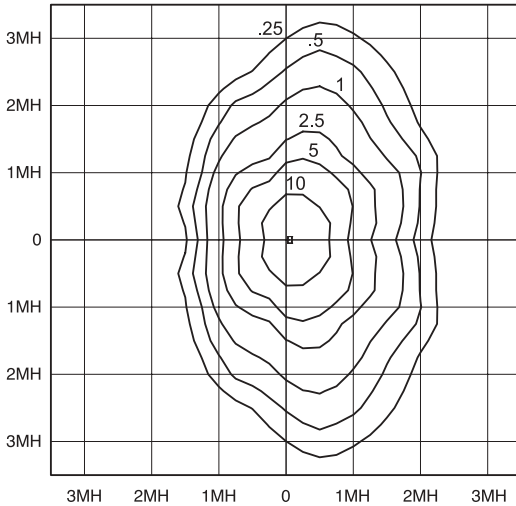

FPLRPA - Round pole adapter.

FPL552 - Replacement Lens.

TECHNICAL INFORMATION

PRODUCT SPECIFICATIONS

- The FloodPak is a perfect blend of architectural design and performance.
- The FloodPak can be surface mounted in various positions. Use it as a cut-off wallpack or tip it up 22.5° for forward throw with semi-cut-off. Tip it up 45° for floodlighting, or turn it over and use it for indirect/accent lighting.
- The FloodPak can also be pole mounted or ground mounted using mounting accessories.
- Precision die cast aluminum construction. All exposed hardware is stainless steel.
- Duraplex II dark bronze polyester powder finish is standard but the FloodPak is available in a variety of designer colors.
- Hinged door frame with clear tempered glass lens.
- Multi-faceted reflection system provides uniform distribution.
- Injection molded triple finger silicone gasket.
- UL wet location listed for above or below horizontal aiming.
- Complete with a UL approved mounting box rated for 90°C supply wire with integral bubble level.
- Integral heat sink ensures cool operation.
- Meets IESNA cut-off requirements.
- Contractor Friendly design with integral cable permitting easy, hands free wiring.

UL Wet Location Listed.

PHOTOMETRICS

FPL400MAL-8 @ 0°

FPL400MAL-8 @ 22.5°

FPL400MAL-8 @ 45°

FOOTCANDLE CORRECTION
 Multiply the following factors times the footcandle values for changes in mounting height.