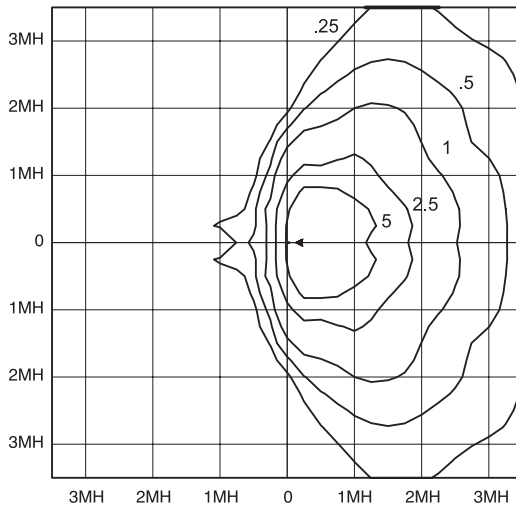

FPLRPA - Round pole adapter.

FPL552 - Replacement Lens.

TECHNICAL INFORMATION

PRODUCT SPECIFICATIONS

- The FloodPak is a perfect blend of architectural design and performance.
- The FloodPak can be surface mounted in various positions. Use it as a cut-off wallpack or tip it up 22.5° for forward throw with semi-cut-off. Tip it up 45° for floodlighting, or turn it over and use it for indirect/accent lighting.
- The FloodPak can also be pole mounted or ground mounted using mounting accessories.
- Precision die cast aluminum construction. All exposed hardware is stainless steel.
- Duraplex II dark bronze polyester powder finish is standard but the FloodPak is available in a variety of designer colors.
- Hinged door frame with clear tempered glass lens.
- Multi-faceted reflection system provides uniform distribution.
- Injection molded triple finger silicone gasket.
- UL wet location listed for above or below horizontal aiming.
- Complete with a UL approved mounting box rated for 90°C supply wire with integral bubble level.
- Integral heat sink ensures cool operation.
- Meets IESNA cut-off requirements.
- Contractor Friendly design with integral cable permitting easy, hands free wiring.

UL Wet Location Listed.

PHOTOMETRICS

FPL400MAL-8 @ 0°

FPL400MAL-8 @ 22.5°

FPL400MAL-8 @ 45°

FOOTCANDLE CORRECTION
 Multiply the following factors times the footcandle values for changes in mounting height.

To Change from 20'	15'	20'	25'	30'
New Hght.	15'	20'	25'	30'
Factor	1.78	1.0	.64	.44

LAMP AND WATT CONVERSIONS

Lamp	250W MH	250W HPS	400W HPS	400W MH
Multiplier	.57	.79	1.39	1.0

MOUNTING OPTIONS