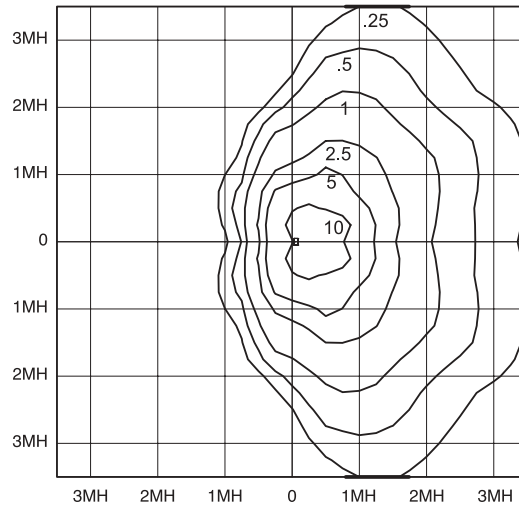

FPLRPA - Round pole adapter.

FPL552 - Replacement Lens.

TECHNICAL INFORMATION

PRODUCT SPECIFICATIONS

- The FloodPak is a perfect blend of architectural design and performance.
- The FloodPak can be surface mounted in various positions. Use it as a cut-off wallpack or tip it up 22.5° for forward throw with semi-cut-off. Tip it up 45° for floodlighting, or turn it over and use it for indirect/accent lighting.
- The FloodPak can also be pole mounted or ground mounted using mounting accessories.
- Precision die cast aluminum construction. All exposed hardware is stainless steel.
- Duraplex II dark bronze polyester powder finish is standard but the FloodPak is available in a variety of designer colors.
- Hinged door frame with clear tempered glass lens.
- Multi-faceted reflection system provides uniform distribution.
- Injection molded triple finger silicone gasket.
- UL wet location listed for above or below horizontal aiming.
- Complete with a UL approved mounting box rated for 90°C supply wire with integral bubble level.
- Integral heat sink ensures cool operation.
- Meets IESNA cut-off requirements.
- Contractor Friendly design with integral cable permitting easy, hands free wiring.

UL Wet Location Listed.

PHOTOMETRICS

FPL400MAL-8 @ 0°

FPL400MAL-8 @ 22.5°

FPL400MAL-8 @ 45°

FOOTCANDLE CORRECTION
 Multiply the following factors times the footcandle values for changes in mounting height.