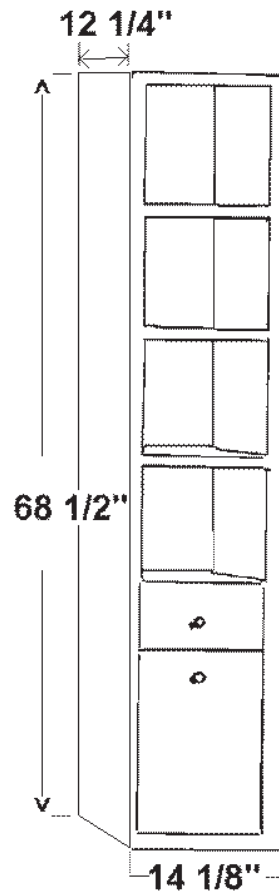

# MARINA TALL HANGING CABINET

Cat. No.  
XEHB

W: 14 1/8"  
D: 12 1/4"  
H: 68 1/2"

## Features:

- ▶ Made of Laminated Wood
- ▶ Available in 2 Finishes
- ▶ Coordinating Furniture Line Available

## Finishes:

WH White  
W3 Wenge

Dimensions of fixture are nominal and may vary. Dimensions and specifications subject to change without notice.