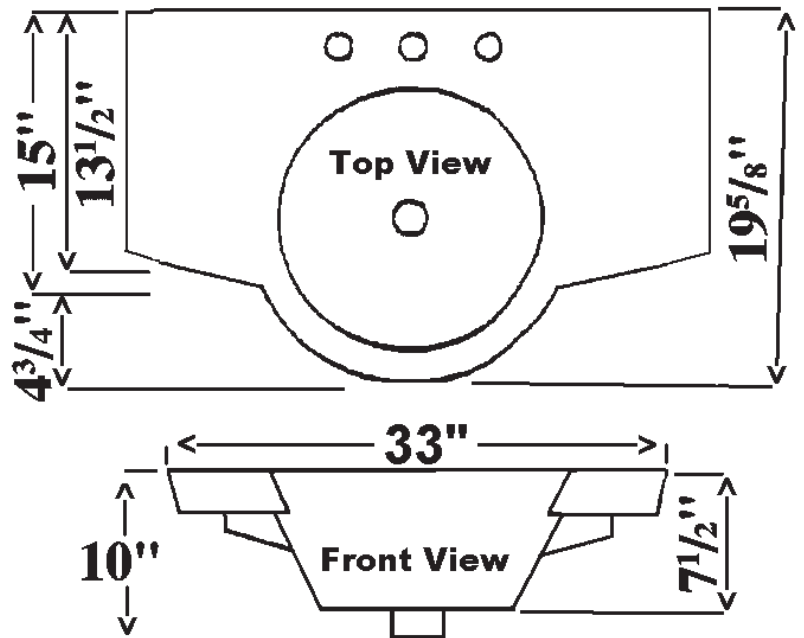

MARINA BASIN

Cat. No.
LH83F

W: 33"

D: 19 5/8"

H: 10"

Features:

- ▶ Fine Fire Clay for Durability
- ▶ Also Available in Smaller Size (25 1/2")
- ▶ Hanging Cabinet Available
- ▶ Coordinating Furniture Line Available

Colors:

WH White

Compliance Certification
Meets or exceeds the following specifications: ASME A112.19.9.M for Fire Clay fixtures.

Interior Dimensions:

Basin Interior: 14 3/4" diameter
 Basin Depth: 7 1/2"
 Flange: 2 1/2" round x 2" deep

Dimensions of fixture are nominal and may vary within the range of tolerances established by ANSI Standard A112.19.2. Dimensions and specifications subject to change without notice.