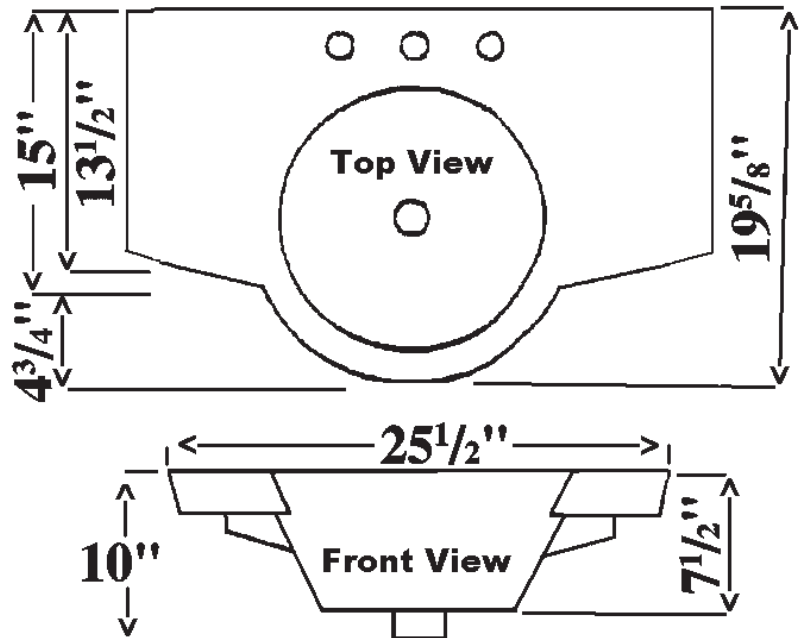

MARINA BASIN

Cat. No.
LH63F

W: 25 1/2"

D: 19 5/8"

H: 10"

Features:

- ▶ Fine Fire Clay for Durability
- ▶ Also Available in Larger Size (33")
- ▶ Hanging Cabinet Available
- ▶ Coordinating Furniture Line Available

Colors:

WH White

Compliance Certification

Meets or exceeds the following specifications: ASME A112.19.9.M for Fire Clay fixtures.

Interior Dimensions:

Basin Interior: 14 3/4" diameter
Basin Depth: 7 1/2"
Flange: 2 1/2" round x 2" deep

Dimensions of fixture are nominal and may vary within the range of tolerances established by ANSI Standard A112.19.2. Dimensions and specifications subject to change without notice.