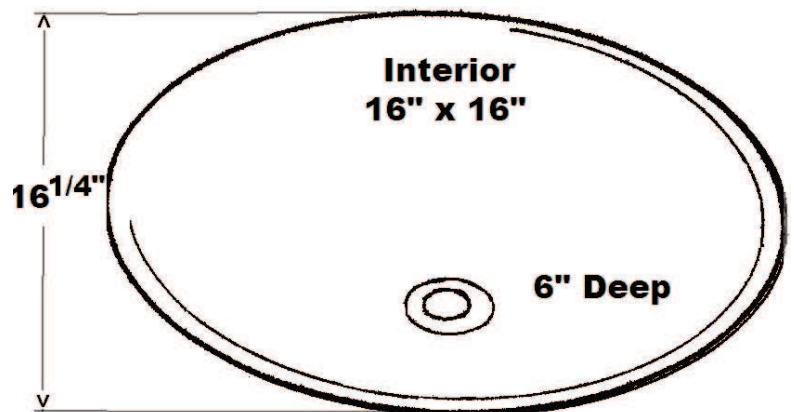

VERDI BASIN

Cat. No.
E241

Basin Diameter: 16 1/4"
Base Diameter: 10"
Flange: 2 1/2" round
Above Counter Height: 4 1/8"

***Please do NOT drill hole without
template or actual product.**

Interior Dimensions:

Basin Interior: 16" diameter
Basin Depth: 6"

Features:

- ▶ Made of Vitreous China
- ▶ Stylish Design
- ▶ Drops into Counter
- ▶ No Overflow

Colors:

WH White

Meets or exceeds the following specifications: ASME A112.19.2 2008 and CSA B45.1-08 for ceramic plumbing fixtures.

Dimensions of fixture are nominal and may vary within the range of tolerances established by ANSI Standard A112.19.2-2008. Dimensions and specifications subject to change without notice.