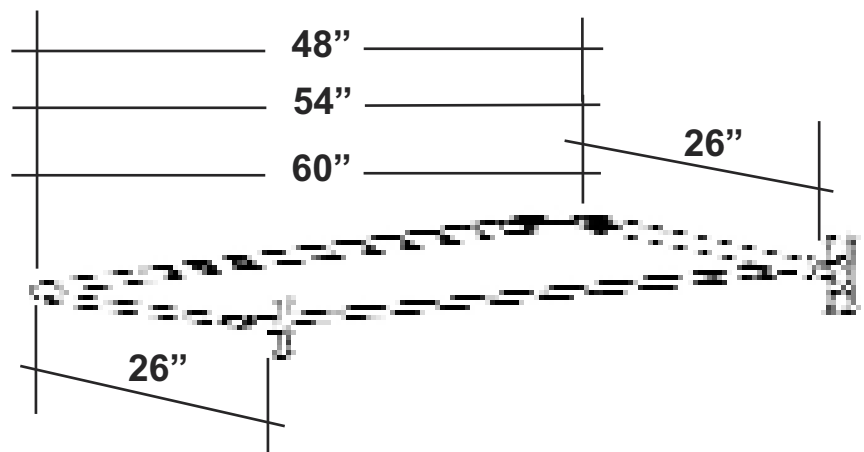

# "D" SHAPED SHOWER ROD

Cat. No.  
4145

## Features:

- ▶ 1" Solid Brass Tubing
- ▶ Includes Rectangular Flanges: Part #300
- ▶ Includes Two "D" Rod Loop Connectors: Part #331
- ▶ 54" Available In 4 Finishes
- ▶ 48" and 60" Available in Chrome and Polished Brass
- ▶ Available In Three Sizes: 48", 54", and 60"  
(#4145-48, #4145-54, and #4145-60)
- ▶ All Rods Come As Four Pieces
- ▶ Ceiling Supports Available: Part #340

L:	48"	D:	26"
L:	54"	D:	26"
L:	60"	D:	26"

## Finishes:

CP Polished Chrome  
BP Polished Brass  
SN Brushed Nickel  
PN Polished Nickel

"D" Rod Loop Connector

Rectangular Flange

Measurements Show Different  
Lengths For Each Size Rod.

Dimensions are nominal and may vary. Dimensions and specifications are subject to change without notice.