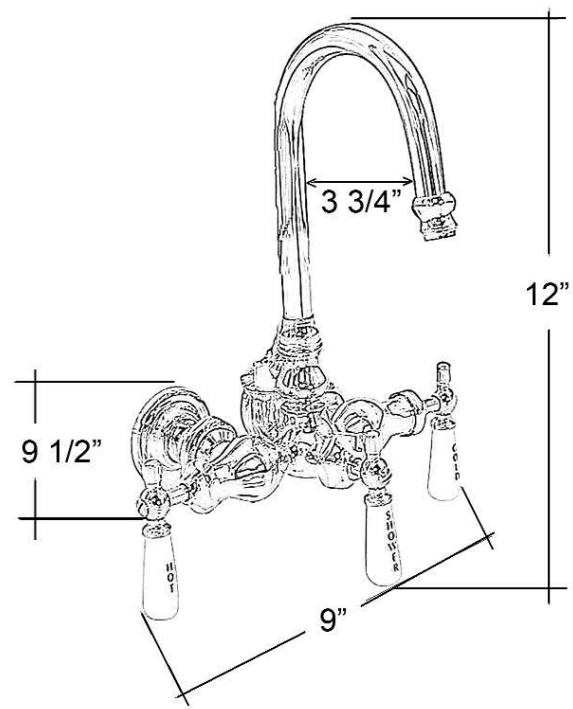

CODE RECTANGULAR SHOWER UNIT

Cat. No.
4122

Features:

- ▶ 3/4" Solid Brass Tubing
- ▶ Code Gooseneck Spout
- ▶ 3 3/8" Centers
- ▶ Porcelain Lever Handles
- ▶ Includes Ceiling and Wall Support Assemblies
- ▶ Supports Are Adjustable By Cutting
- ▶ Available In 3 Finishes
- ▶ For Acrylic Tub Use
- ▶ For Cast Iron Tub Use: Part# 4123
- ▶ Does Not Include Shower Head

Finishes:

- CP Polished Chrome
- BP Polished Brass
- SN Brushed Nickel

Shower Rod

L: 48"
D: 24"

Riser Height: 62"
Wall Support: 10" Adjustable
Ceiling Support: 30" Adjustable

Dimensions are nominal and may vary. Dimensions and specifications subject to change without notice.