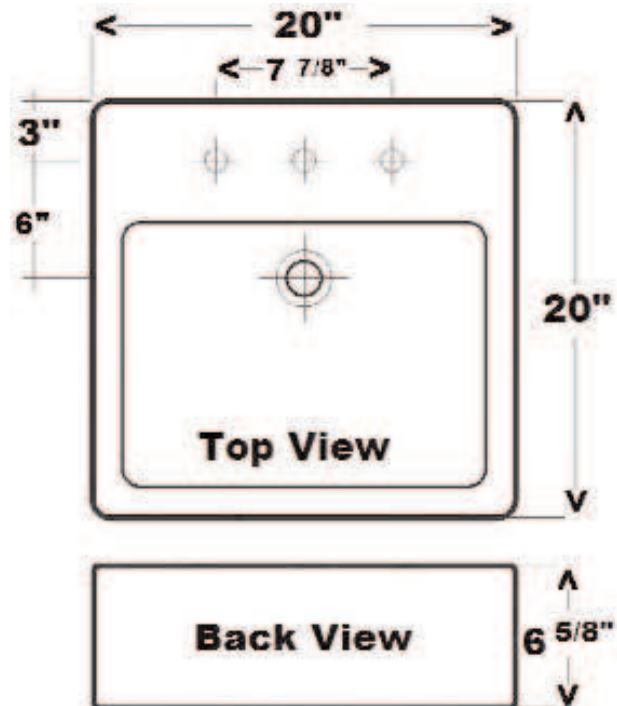

PATRICIA BASIN

Cat. No.
4-46X

Basin: 20" x 20"
Above Counter Height: 6 5/8"
Faucet & spout holes for widespread: 1 3/8"
Faucet & spout holes for centerset: 1 1/8"
Flange: Flush w/ bottom of basin

Rear View

***Please do NOT drill hole without
template or actual product.**

Interior Dimensions:

Basin Interior: 11 3/4" x 12 1/2"
Basin Depth: 4 1/2"

Features:

- ▶ Made of Fine Fire Clay for Durability
- ▶ Chip and Stain Resistant
- ▶ Available with 1, 2 or 3 holes
- ▶ Overflow
- ▶ Stand Available for Basin
- ▶ Back Glazed

Colors:

WH White

Meets or exceeds the following specifications: ASME 112.19.9M for fine fire clay for durability.

Dimensions of fixture are nominal and may vary within the range of tolerances established by ANSI Standard A112.19.2. Dimensions and specifications subject to change without notice.