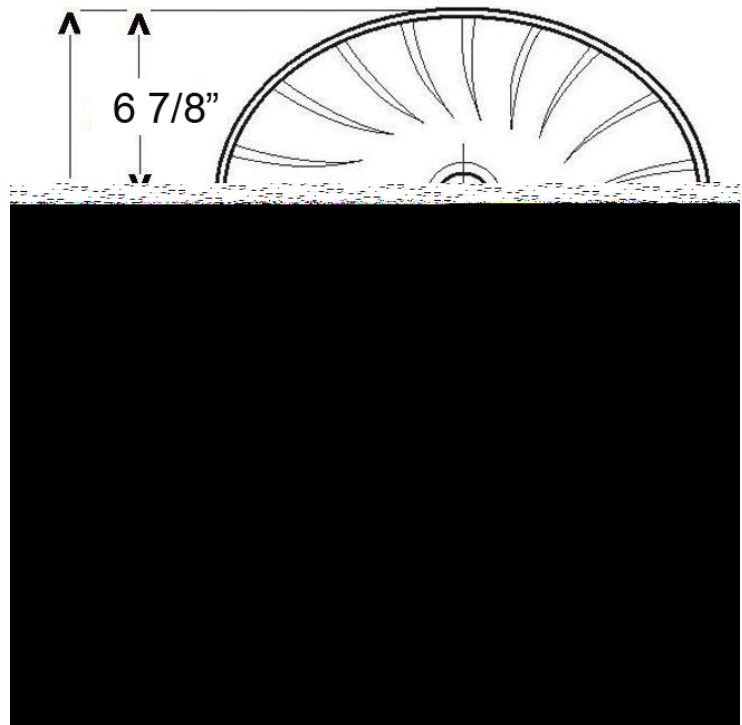

CORONA BASIN

Cat. No.
4-465

W: 17 1/2"
D: 14"
H: 7 3/8"
Flange: 1 3/4"
Above Counter Height: 7 3/8"

Features:

- ▶ Drop-in basin
- ▶ Vitreous China
- ▶ Available in 3 colors
- ▶ Graceful scalloped edging
- ▶ Traditional style

Colors:

WH White
BQ Bisque
BL Black

Compliance Certification

Meets or exceeds the following specifications: ASME A112.19.2: 2008 and CSA B45.1-08 for Vitreous china fixtures.

Interior Dimensions:

Basin Interior: 15 1/4"W x 11 1/2"D
Basin Depth: 5"