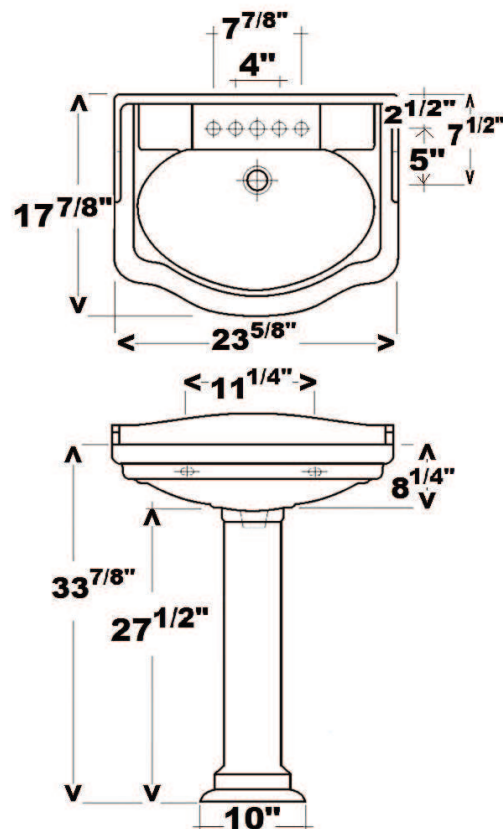

STANFORD 600 PEDESTAL LAVATORY

Cat. No.
3-85X

Faucet not included

W: 23 5/8"
D: 17 7/8"
Total Height: 35 7/8"
Height to top of sink: 33 7/8"
Flange: 1 5/8"

Interior Dimensions:

Basin Interior: 18 7/8" x 11 3/8"
Basin Depth: 6"
Back of basin to center of faucet: 2 1/2"
Back of basin to center of drain: 7 1/2"
Mount bolts height: 31"
Mount holes cc: 11 1/4"
Faucet and spout holes: 1 1/8"(4")
1 3/8"(8")

Features:

- ▶ Made of Vitreous China
- ▶ Available for 4" CC or 8" Widespread
- ▶ Overflow
- ▶ Can Be Installed Using Toggle or Molly Bolts (not included)

*For ease of installation, order one of the following:

Dimensions of fixture are nominal and may vary within the range of tolerances established by ASME Standard A112.19.2-2008. Dimensions and specifications subject to change without notice.