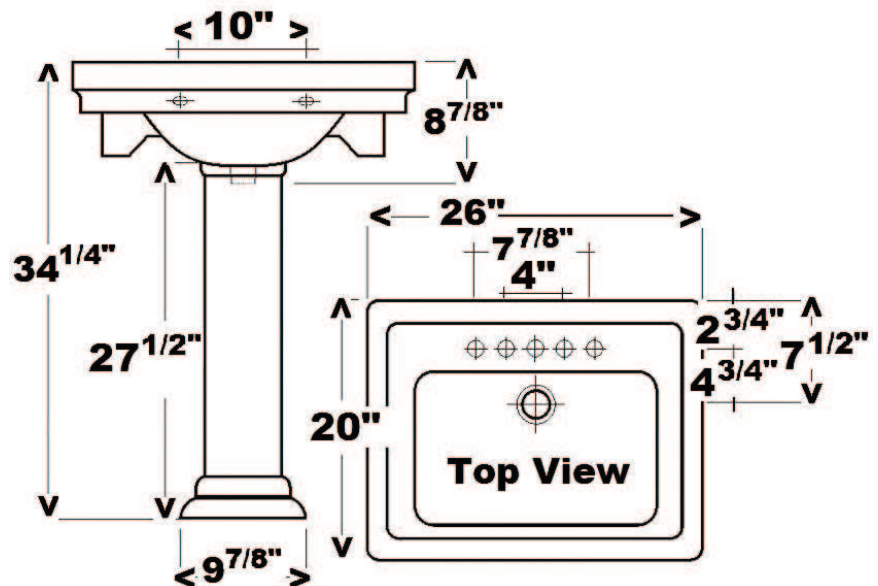

SUSSEX 660 PEDESTAL LAVATORY

Cat. No.
3-66X

Faucet not included

W: 26"
D: 20"
H: 34 3/4"
Flange: 1 5/8"

Features:

- ▶ Made of Vitreous China
- ▶ Available for 4" CC or 8" Widespread
- ▶ Can Be Installed Using Toggle or Molly Bolts (not- included)

*For ease of installation order one of the following:

Hangers (pair) \$4.75
Bracket (one) \$11.50

Colors:

WH White
BQ Bisque

Compliance Certification
Meets or exceeds the following specifications: ASME A112.19.2: 2008 and CSA B45.1-08 for ceramic plumbing fixtures.

Interior Dimensions:

Basin Interior: 19" x 12"
BasinDepth : 8 7/8"
Mount bolts height: 31 7/8"
Mount holes cc: 11 1/4"
Faucet and spout holes: 1 1/8"(4")
1 3/8"(8")

Dimensions of fixture are nominal and may vary within the range of tolerances established by ASME Standard A112.19.2-2008. Dimensions and specifications subject to change without notice.