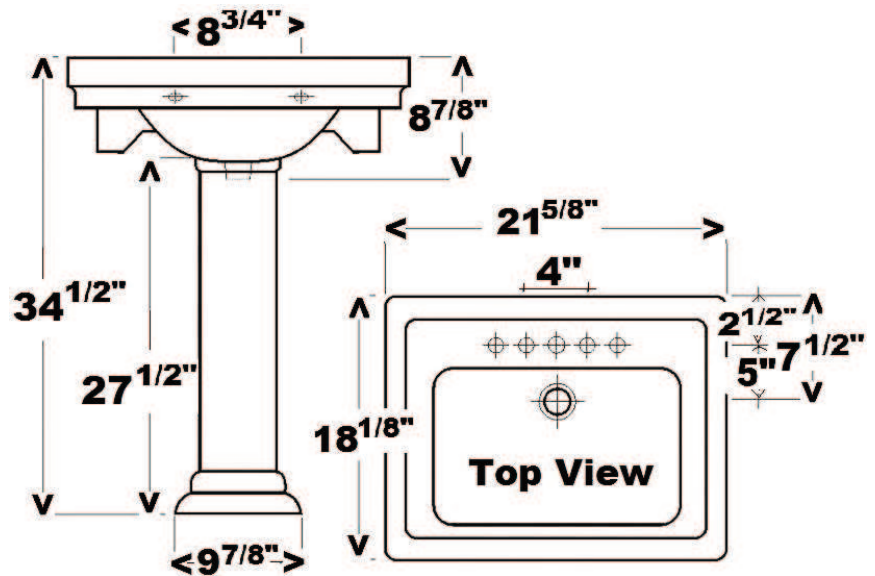

SUSSEX 550 PEDESTAL LAVATORY

Cat. No.
3-64X

Faucet not included

W: 21 5/8"
D: 18 1/8"
H: 34 1/2"
Flange: 1 5/8"

Features:

- ▶ Made of Vitreous China
- ▶ Available for 4" CC or 8" Widespread
- ▶ Can Be Installed Using Toggle or Molly Bolts (not- included)

*For ease of installation order one of the following:

Hangers (pair) \$4.75
Bracket (one) \$11.50

Colors:

WH White
BQ Bisque

Compliance Certification
Meets or exceeds the following specifications: ASME A112.19.2 2008 and CSA B45.1-08 for ceramic plumbing fixtures.

Interior Dimensions:

Basin Interior: 16" x 12"
BasinDepth: 8"
Mount bolts height: 32"
Mount holes cc: 8 1/2"
Faucet and spout holes: 1 1/8"(4")
1 3/8"(8")

Dimensions of fixture are nominal and may vary within the range of tolerances established by ASME Standard A112.19.2-2008. Dimensions and specifications subject to change without notice.