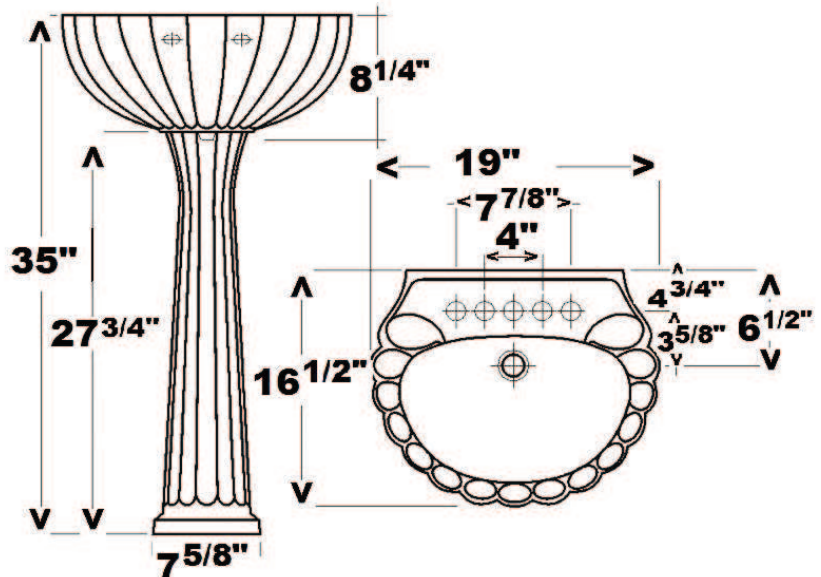

# BALI PEDESTAL LAVATORY

Cat. No.  
3-58X

Faucet not included

W: 19 1/2"  
D: 16 1/2"  
H: 35 3/8"  
Flange: 1 5/8"

## Interior Dimensions:

Basin Interior: 15 1/4"W x 9 5/8"D  
Basin Depth: 5 3/4"  
Mount bolts height: 33 1/2"  
Mount holes cc: 3 3/4"  
Faucet and spout holes: 1 1/8"(4")  
1 3/8"(8")

Dimensions of fixture are nominal and may vary within the range of tolerances established by ASME Standard A112.19.2-2008. Dimensions and specifications subject to change without notice.