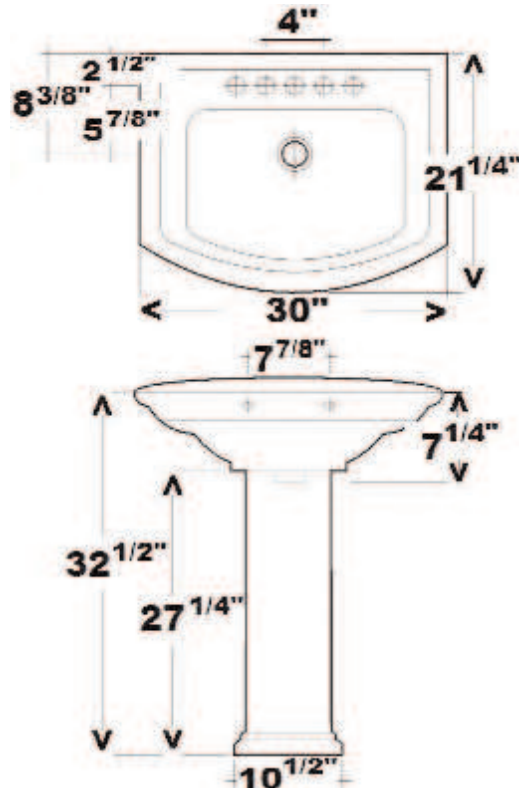

WASHINGTON 765 PEDESTAL LAVATORY

Cat. No.
3-49X

Faucet not included

W: 30"
D: 21 1/4"
H: 33 1/2"
Flange: 1 5/8"

Features:

- ▶ Made of Vitreous China
- ▶ Available for 4" CC or 8" Widespread
- ▶ Can be Installed Using Toggle or Molly Bolts (not- included)

*For ease of installation order one of the following:

Hangers (pair) \$4.75
Bracket (one) \$11.50

Colors:

WH White

Meets or exceeds the following specifications: ASME A112.19.2
2008 and CSA B45.1-08 for ceramic plumbing fixtures.

Interior Dimensions:

Basin Interior: 20" x 14"
Basin Depth: 8 1/2"
Mount bolts height: 32"
Mount holes cc: 11 1/4"
Faucet and spout holes: 1 1/8"(4")
1 3/8"(8")

Dimensions of fixture are nominal and may vary within the range of tolerances established by ASME Standard A112.19.2-2008. Dimensions and specifications subject to change without notice.